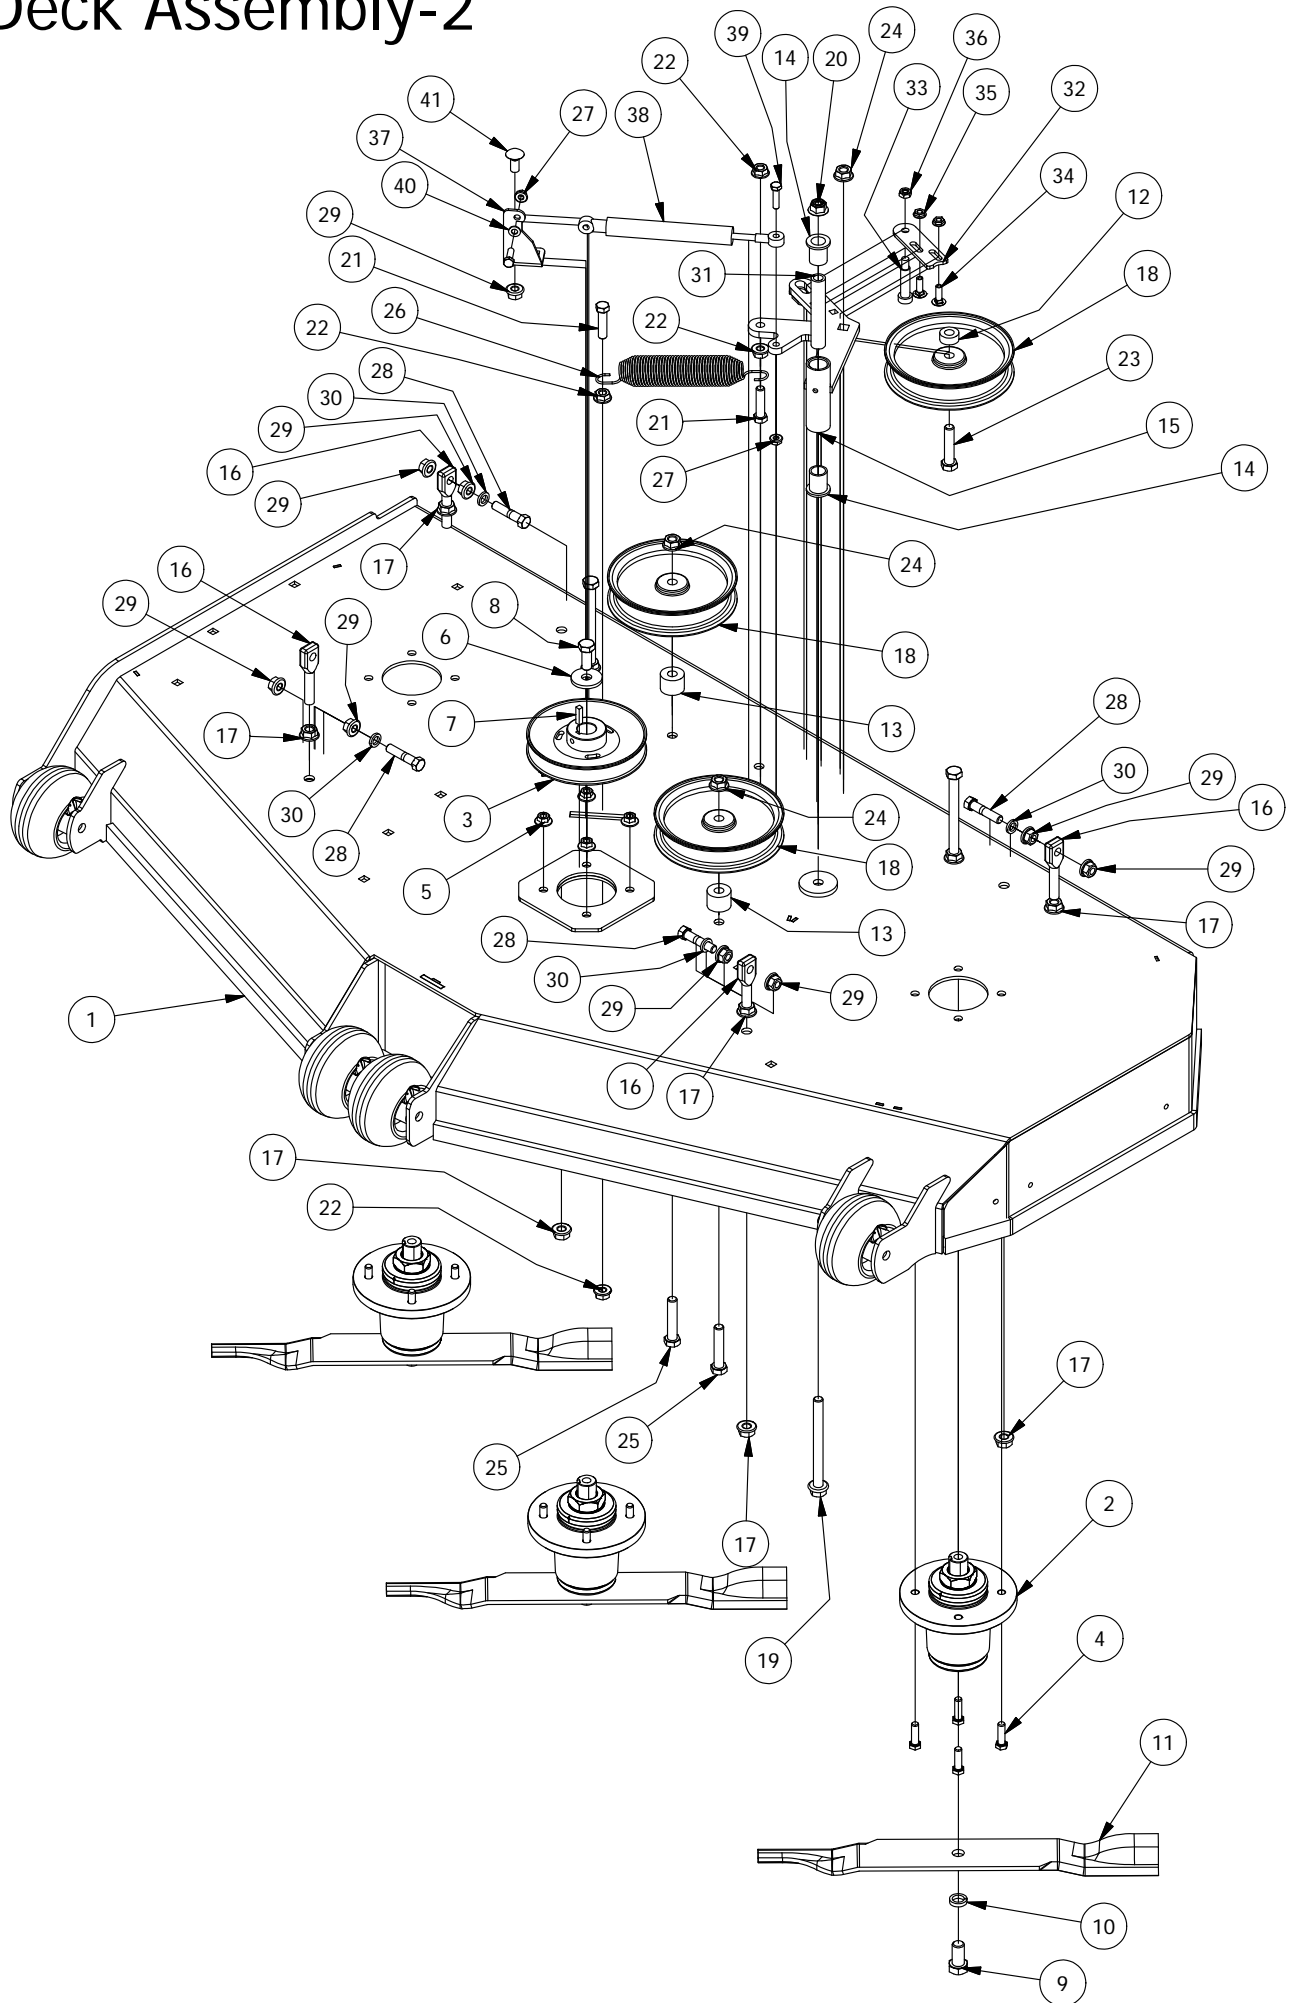

61" Deck Assembly-2

61" Deck Assembly-2			
ITEM	QTY	PART NUMBER	DESCRIPTION
1	1	490-0031-00	61" Mower Deck Assembly
2	3	437-0005-00	Mower Heavy Duty Deck Spindle
3	3	433-0003-00	Deck Pulley 61"
4	12	418-0005-00	3/8-16 x 1-1/4 Hex Bolt GR5
5	12	418-0004-00	3/8-16 HEX FLANGE NUT W/SERR ZINC
6	3	419-0003-00	1/2" X 1-5/8 BELLEVILLE CUP WASHER ZINC YELLOW
7	3	442-0001-00	1/4 X 1 SQUARE KEY STOCK
8	3	418-0006-00	1/2-20 X 1-1/4 HEX C/S GR 5 ZINC
9	3	418-0007-00	5/8-18 X 1-1/4 HEX C/S GR 5 ZINC
10	3	419-0004-00	5/8 SPLIT LOCKWASHER ZINC
11	3	438-0002-00	61" Mower Deck Blade
12	1	425-0007-00	Mower IDLER PULLEY SPACER
13	2	425-0002-00	Mower Deck Idler Spacer
14	2	410-0007-00	3/4" ID X 15/16" OD X 1-1/8" LENGTH FLANGE BUSHING
15	1	490-0019-00	Mower Deck Idler Pulley Arm Assembly
16	4	448-0001-00	Mowre Deck height adjustment Stud
17	12	413-0005-00	1/2-13 HEX FLANGE NUT W/SERR ZINC YELLOW
18	3	433-0007-00	Mower 6-3/4" Deck Idler Pulley
19	1	418-0009-00	1/2-13 X 5-1/2 HEX FLANGE BOLT GR 8 ZY
20	4	413-0002-00	1/2-13 NYLON INSERT FLANGE LOCKNUT ZC YELLOW
21	2	418-0011-00	7/16-14 X 1-3/4 HEX C/S GR 2 ZINC (NOT A/T)
22	4	413-0001-00	7/16-14 HEX FLANGE NUT W/SERR ZINC
23	1	418-0012-00	1/2-13 X 2-1/4 HEX C/S GR 5 ZINC
24	3	413-0010-00	1/2-13 HEX FLANGE NUT W/SERR ZINC
25	2	418-0014-00	1/2-13 X 2-1/2 HEX FLANGE BOLT GR 8 ZC YELLOW
26	1	434-0005-00	Deck/pump idler spring
27	11	413-0027-00	5/16-18 NYLON INSERT FLANGE LOCKNUT ZC YELLOW
28	4	418-0046-00	7/16-14 X 2 HEX C/S GR 5 ZINC YELLOW
29	9	413-0011-00	7/16-14 HEX FLANGE NUT W/SERR ZINC YELLOW
30	4	419-0010-00	.443 ID X .750 OD X .125 THK NYLON BLACK
31	1	425-0006-00	Mower Inner Idler Spacer
32	1	439-0257-00	Deck Idler Pulley Belt Retainer Brkt
33	1	618-6064-00	12"X1-3/4" Shoulder Bolt
34	2	418-0010-00	5/16-18 X 1 CARRIAGE BOLT ZINC
35	2	413-0006-00	5/16-18 HEX FLANGE NUT W/SERR ZINC
36	1	613-2004-00	3/8"-16 Nyloc Jam Nut
37	1	439-0335-00	Deck Belt Idler Damper Mounting Bracket
38	1	434-0009-00	Idler Gas Spring
39	1	418-0109-00	5/16- 18 x 1 1/4 Hex C/S (GR.8) ZC/Yel
40	1	419-0016-00	5/16" ID X 5/8" OD X 1/16" THK BRONZE WASHER
41	1	418-0017-00	7/16-14 X 1 CARRIAGE BOLT ZINC