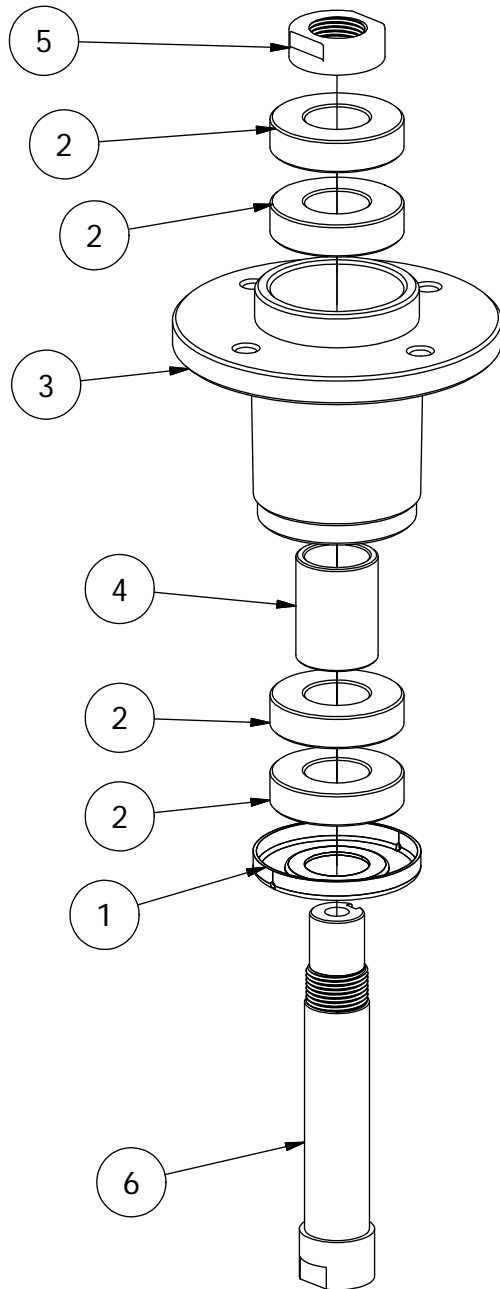

SRT (4 Bearing) Deck Spindle Assembly 437-0005-00

ITEM	QTY	PART NUMBER	DESCRIPTION
1	1	437-0014-00	Mower Deck Spindle Dust Cup
2	4	410-0003-00	Spindle Bearing
3	1	437-0016-00	Mower Deck Spindle Casting for 437-0005-00
4	1	437-0012-00	Deck Spindle Spacer For 437-0005-00
5	1	437-0013-00	Mower Deck Spindle Nut for 437-0004-00 and 437-0005-00
6	1	437-0010-00	Deck Spindle Shaft For 437-0004-00 and 437-0005-00