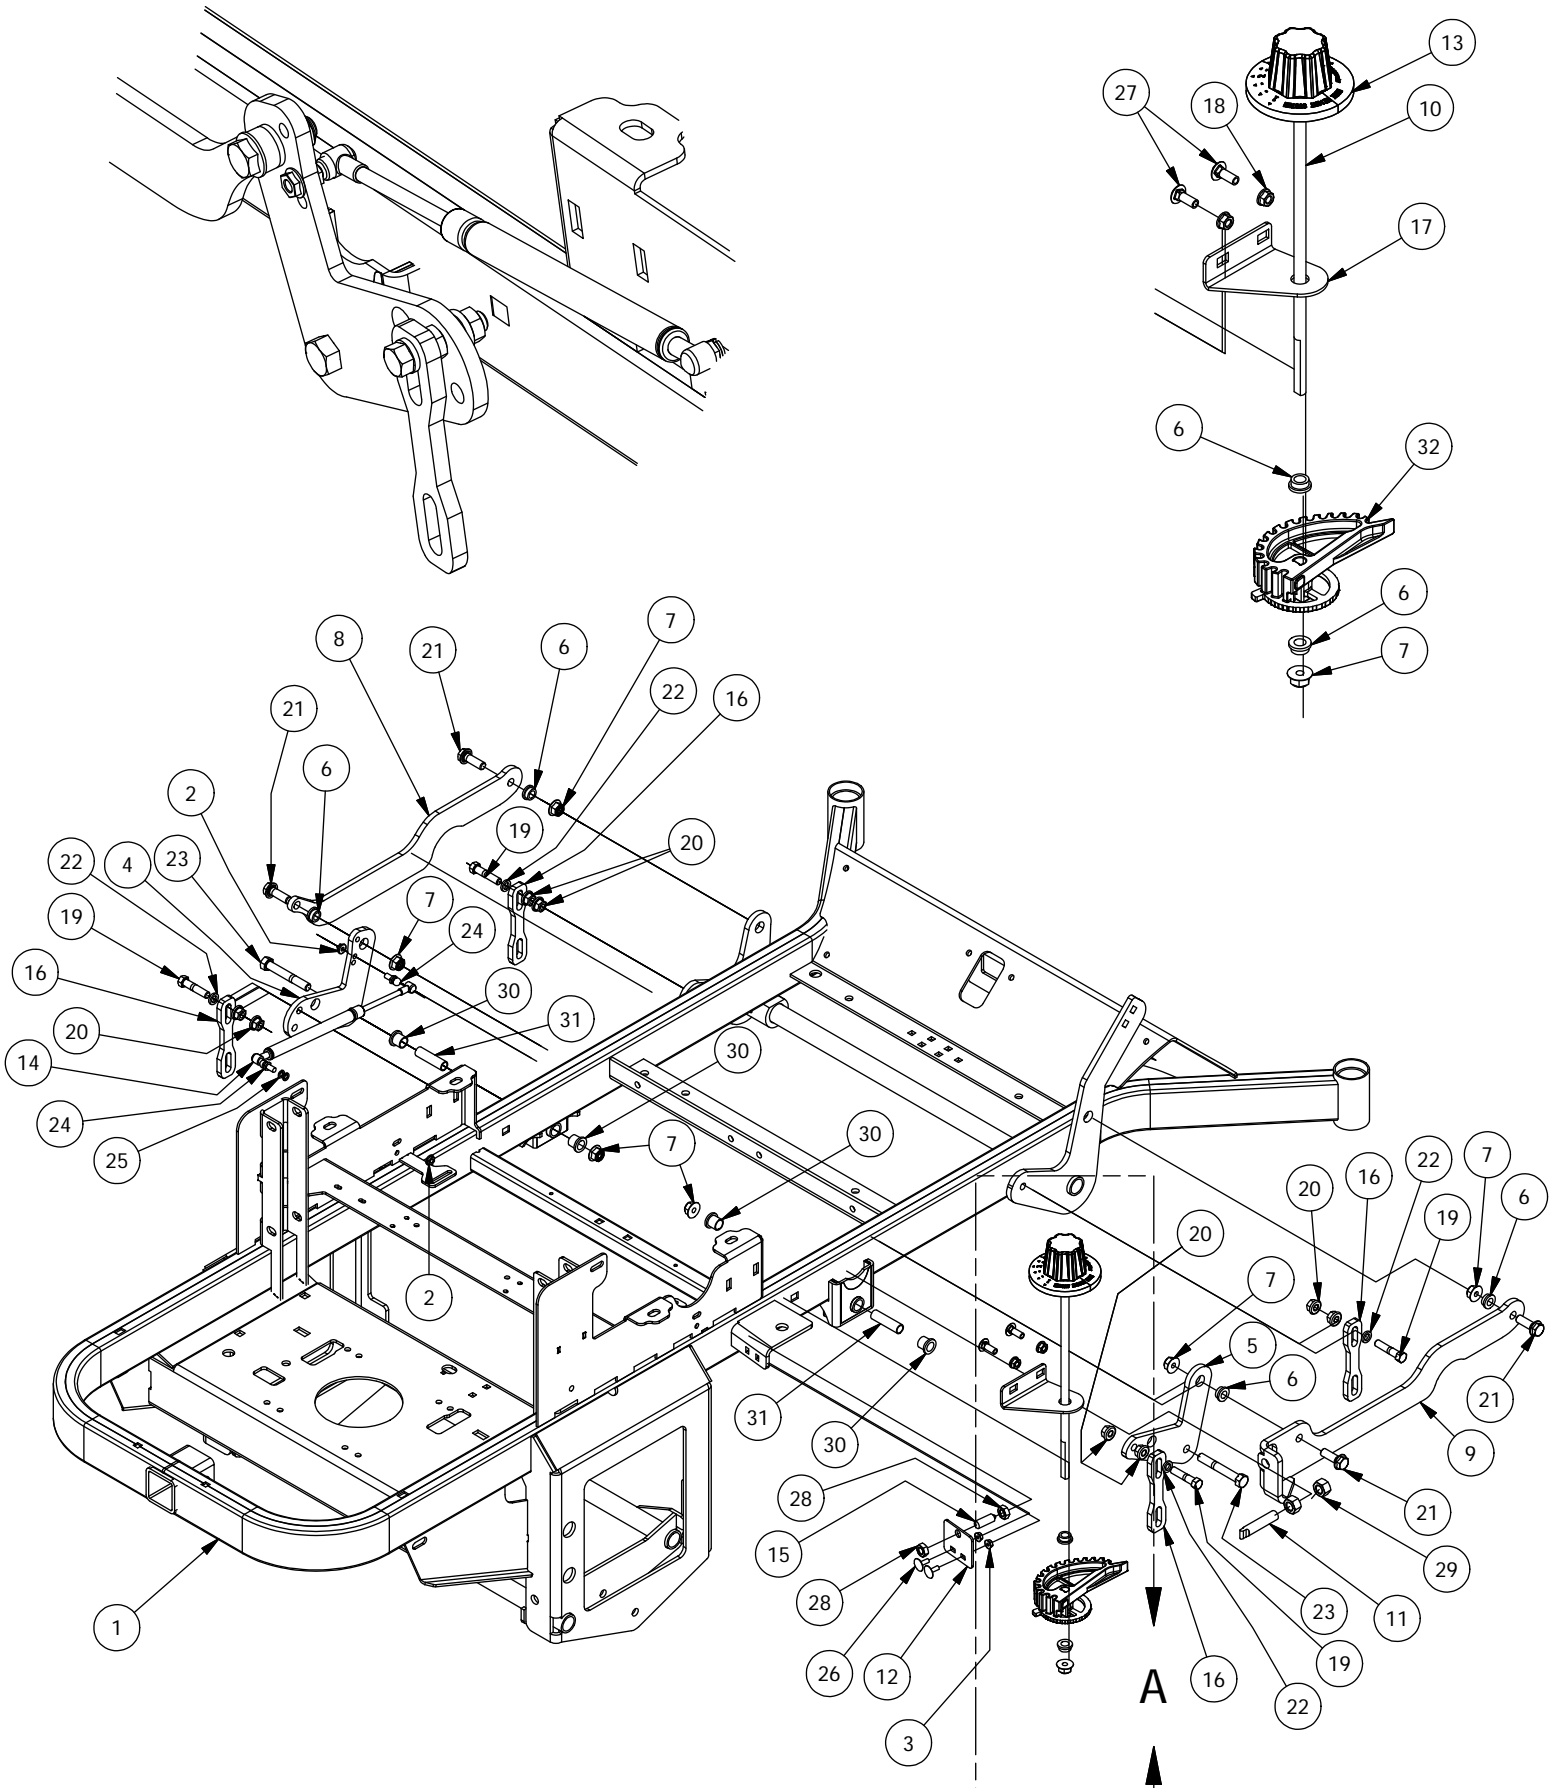

Height Indicator Assembly

DETAIL A

Height Indicator Assembly			
ITEM	QTY	PART NUMBER	DESCRIPTION
1	1	490-0008-00	Mower SRT Frame Assembly
2	13	413-0006-00	5/16-18 HEX FLANGE NUT W/SERR ZINC
3	6	413-0023-00	1/4-20 HEX FLANGE NUT W/SERR ZINC
4	1	431-0005-00	Deck Height Brkt Left Actuator side
5	1	431-0004-00	Deck Height Brkt Right side
6	7	410-0009-00	1/2" ID X 3/4" OD X 3/8" LENGTH FLANGE BUSHING
7	8	413-0002-00	1/2-13 NYLON INSERT FLANGE LOCKNUT ZC YELLOW
8	1	435-0009-00	Mower Deck Height Left Link Arm
9	1	435-0008-00	Mower Deck Height Arm Right Link
10	1	437-0003-00	Mower Deck Height Selector Shaft
11	1	444-0001-00	Mower HEIGHT SELECTOR CAM PIN
12	1	426-0004-00	Mower Detent Spring Plunger Mounting Plate
13	1	445-0002-00	Mower Deck Height Control Knob
14	1	434-0001-00	Deck Gas Spring
15	1	434-0006-00	Deck Height Detent Spring Plunger
16	4	435-0007-00	Mower Deck Link
17	1	439-0074-00	Mower Deck Height Indicator Rod Bracket
18	4	413-0004-00	3/8-16 HEX FLANGE NUT W/SERR ZINC
19	4	418-0046-00	7/16-14 X 2 HEX C/S GR 5 ZINC YELLOW
20	8	413-0011-00	7/16-14 HEX FLANGE NUT W/SERR ZINC YELLOW
21	4	418-0047-00	1/2-13 X 1-1/2 HEX FLANGE BOLT ZINC YELLOW
22	4	419-0010-00	.443 ID X .750 OD X .125 THK NYLON BLACK
23	2	418-0042-00	1/2-13 X 3-1/2 HEX C/S GR 5 ZINC YELLOW
24	2	434-0007-00	Deck Assist Gas Spring Ball Stud
25	2	419-0009-00	5/16 SPLIT LOCKWASHER ZINC
26	2	418-0052-00	1/4-20 X 3/4 CARRIAGE BOLT ZINC
27	2	418-0053-00	3/8-16 X 1 CARRIAGE BOLT ZINC
28	2	413-0037-00	1/2-13 HEX JAM NUT ZINC
29	2	413-0048-00	5/8-11 HEX NUT ZINC YELLOW
30	4	410-0008-00	5/8" ID X 3/4" OD X 3/4" LENGTH FLANGE BUSHING
31	2	425-0004-00	Mower Drive Arm Hub & Deck Lift Arm Spacer
32	1	490-0045-00	Mower Deck Height Cam Casting