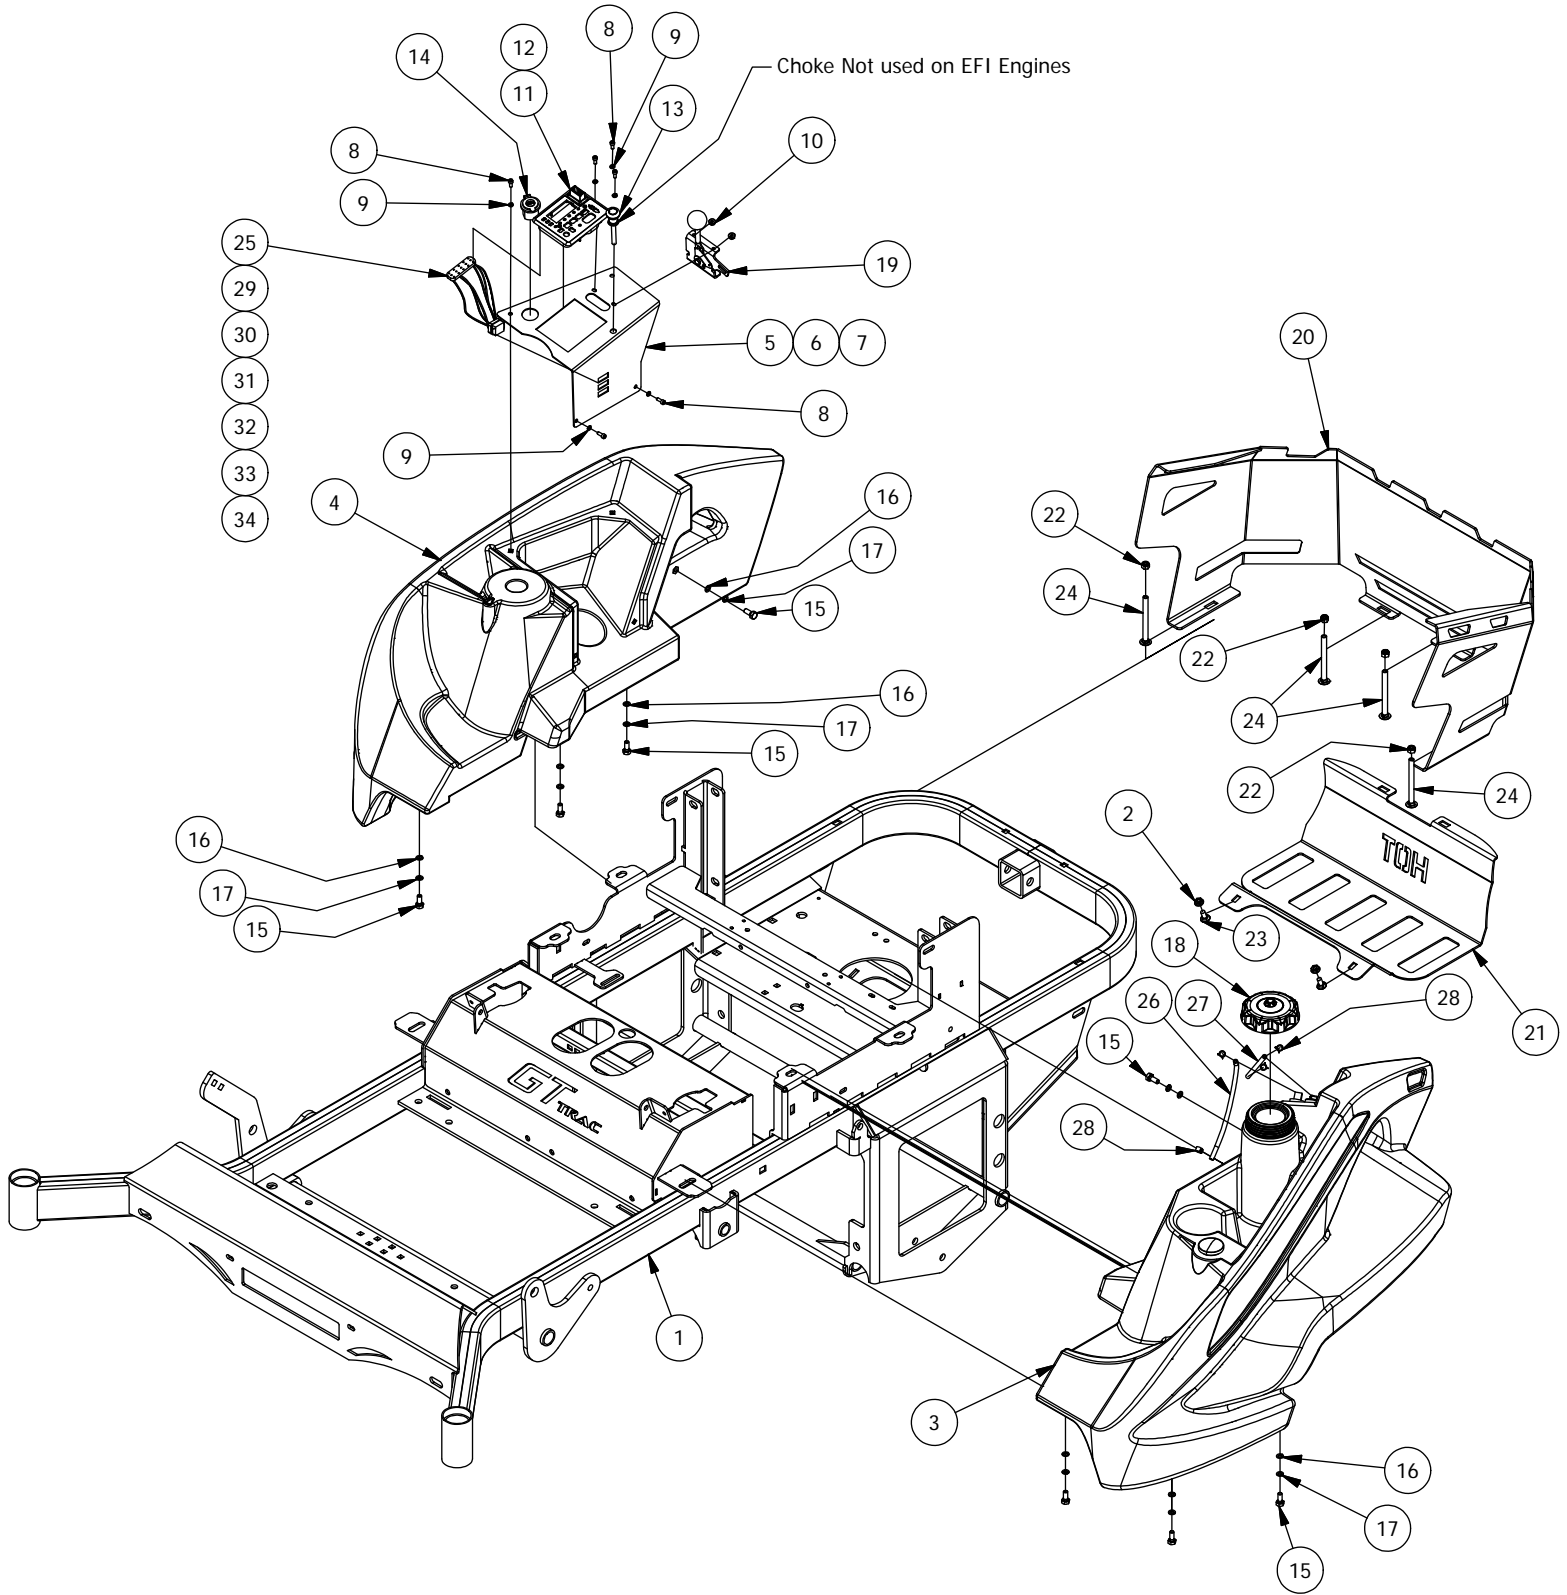

Gas Tank Assembly

Gas Tank Assembly			
ITEM	QTY	PART NUMBER	DESCRIPTION
1	1	490-0008-00	Mower SRT Frame Assembly
2	2	413-0006-00	5/16-18 HEX FLANGE NUT W/SERR ZINC
3	1	467-0001-00	Gas Tank
4	1	467-0002-00	Console
5	1	439-0022-00	Mower Control Panel Bracket
6	1	439-0249-00	Mower Control Panel Brkt Machines w/o Choke
7	1	439-0096-00	Mower Control Panel Bracket, Mowers w/Kohler Confidant Engines
8	6	418-0055-00	10-24 X 1/2 SOCKET C/S 18-8 SS
9	6	419-0011-00	#10 SPLIT LOCKWASHER 18-8 SS
10	2	413-0008-00	10-24 NYLON INSERT LOCKNUT 18-8 SS
11	1	486-0004-00	Mower Control Console, Carbureted Engine
12	1	486-0003-00	Mower Control Console, EFI Engine
13	1	464-0002-00	Choke Cable
14	1	677-2075-00	12 Volt Auxilliary Plug
15	8	418-0054-00	5/16-18 X 3/4 HEX C/S ZINC
16	8	419-0007-00	1/2 USS FLAT WASHER ZINC
17	8	419-0009-00	5/16 SPLIT LOCKWASHER ZINC
18	1	467-0008-00	Tank Fill Neck Non-Venting Cap
19	1	464-0001-00	Mower Throttle Cable Assembly w / Handle
20	1	439-0064-00	Mower Engine Cowling
21	1	439-0006-00	Mower Muffler Guard
22	4	413-0013-00	3/8-16 NYLON INSERT FLANGE LOCKNUT ZINC
23	2	418-0008-00	5/16-18 X 3/4 CARRIAGE BOLT ZINC
24	4	418-0018-00	3/8-16 X 4 CARRIAGE BOLT ZINC
25	1	486-0010-00	Mower B&S Vanguard 32hp/36hp Harness
26	1	751-1014-00	1/4 Fuel Line - Low Perm
27	1	451-0002-00	vapor vent line tube
28	4	472-0003-00	1/4 Spring Hose Clamp
29	1	486-0011-00	Mower B&S Commercial 25hp/27hp Harness
30	1	486-0012-00	Mower Kohler Command Pro 824 EFI Harness
31	1	486-0013-00	Mower Kohler Confidant ZT740 / 7000 ZT745 Harness
32	1	486-0014-00	Mower Light Option Harness
33	1	486-0021-00	Mower Kohler Confidant with Echoke
34	1	486-0015-00	Mower Deck Lift Option Harness