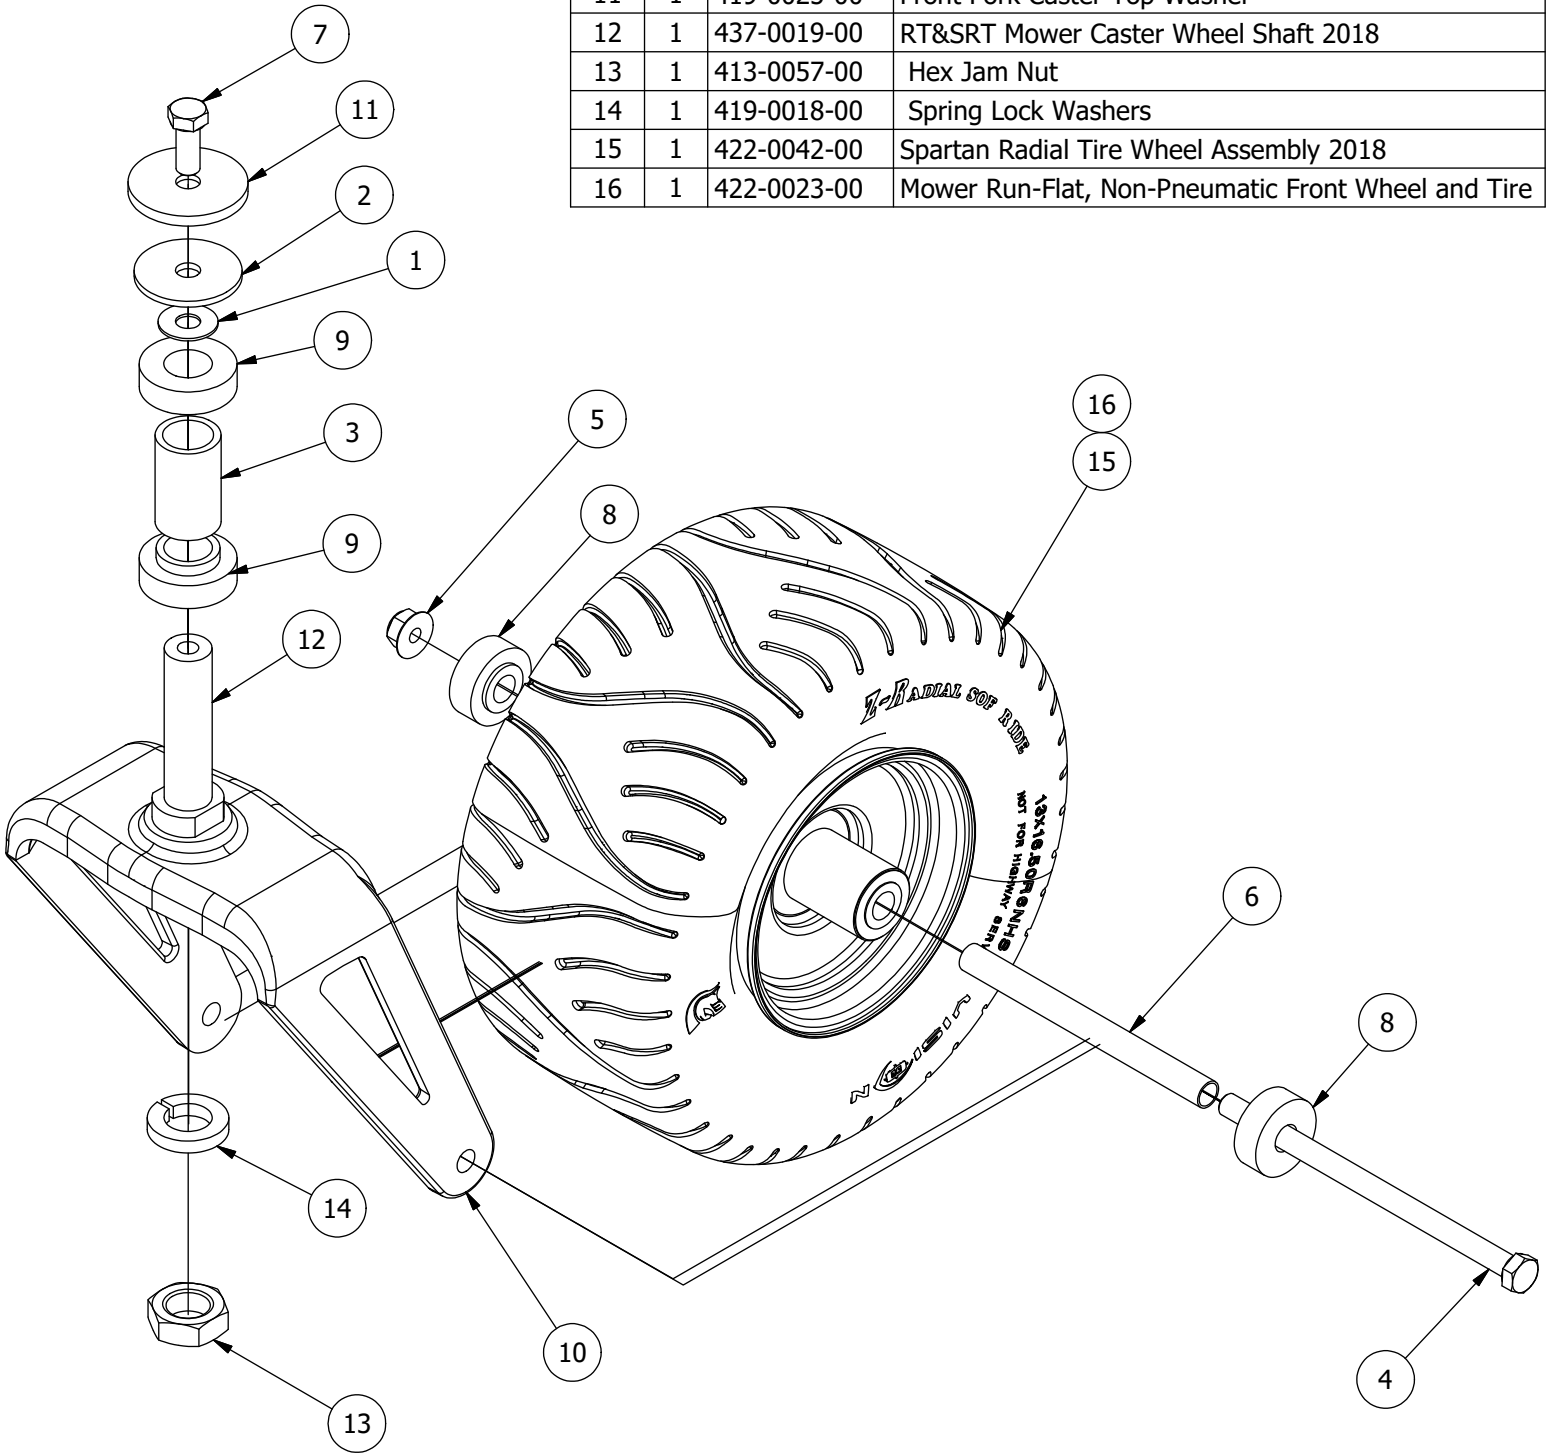

Spartan Mower
Parts Manual SRT

Revision Date 2-14-19

TABLE OF CONTENTS

SRT Front Fork Assembly.....	3
Brake and Floor Board assembly.....	4-5
Height Indicator Assembly.....	6-7
Actuator Assembly	8
Battery and Seat Suspension Assembly.....	9-10
Drive Arm Assemblies.....	11-12
Seat Frame and Pump Idler Assemblies.....	13-14
Gas Tank Assembly.....	15-16
SRT Suspension Frame Assembly.....	17-18
B&S 810CC, 27 HP & B&S 724CC, 25 HP.....	19
Kohler EFI Assembly.....	20
Kawasaki FX850Assembly.....	21
B&S 32 HP/36HP Vanguard Series Engine.....	22
37HP Vanguard	23
37HP Vanguard with Oil Guard	24-25
54" Deck Assembly-1.....	26-27
54" Deck Assembly-2.....	28-29
61" Deck Assembly-1.....	30-31
61" Deck Assembly-2.....	32-33
72" Deck Assembly-1.....	34-35
72" Deck Assembly-2.....	36-37
Deck Spindle Assembly.....	38
Mark Martin Assemblies.....	39
Decals.....	40-41

Front Fork Assembly			
ITEM	QTY	PART NUMBER	DESCRIPTION
1	1	419-0002-00	1/2 FENDER WASHER 1-1/4" OD ZINC
2	1	426-0006-00	Mower Caster Shaft Washer
3	1	425-0011-00	Mower Bearing Retainer Spacer
4	1	418-0003-00	1/2-13 X 8-1/2 HEX C/S GR 5 ZINC YELLOW
5	1	413-0002-00	1/2-13 NYLON INSERT FLANGE LOCKNUT ZC YELLOW
6	1	425-0010-00	Mower Caster Fork Wheel Spacer
7	1	418-0006-00	1/2-20 X 1-1/4 HEX C/S GR 5 ZINC
8	2	410-0014-00	Mower Caster Wheel Bearing
9	2	410-0006-00	Mower Caster Shaft Bearing
10	1	423-0001-00	RT&SRT Caster Wheel Fork 2018
11	1	419-0025-00	Front Fork Caster Top Washer
12	1	437-0019-00	RT&SRT Mower Caster Wheel Shaft 2018
13	1	413-0057-00	Hex Jam Nut
14	1	419-0018-00	Spring Lock Washers
15	1	422-0042-00	Spartan Radial Tire Wheel Assembly 2018
16	1	422-0023-00	Mower Run-Flat, Non-Pneumatic Front Wheel and Tire