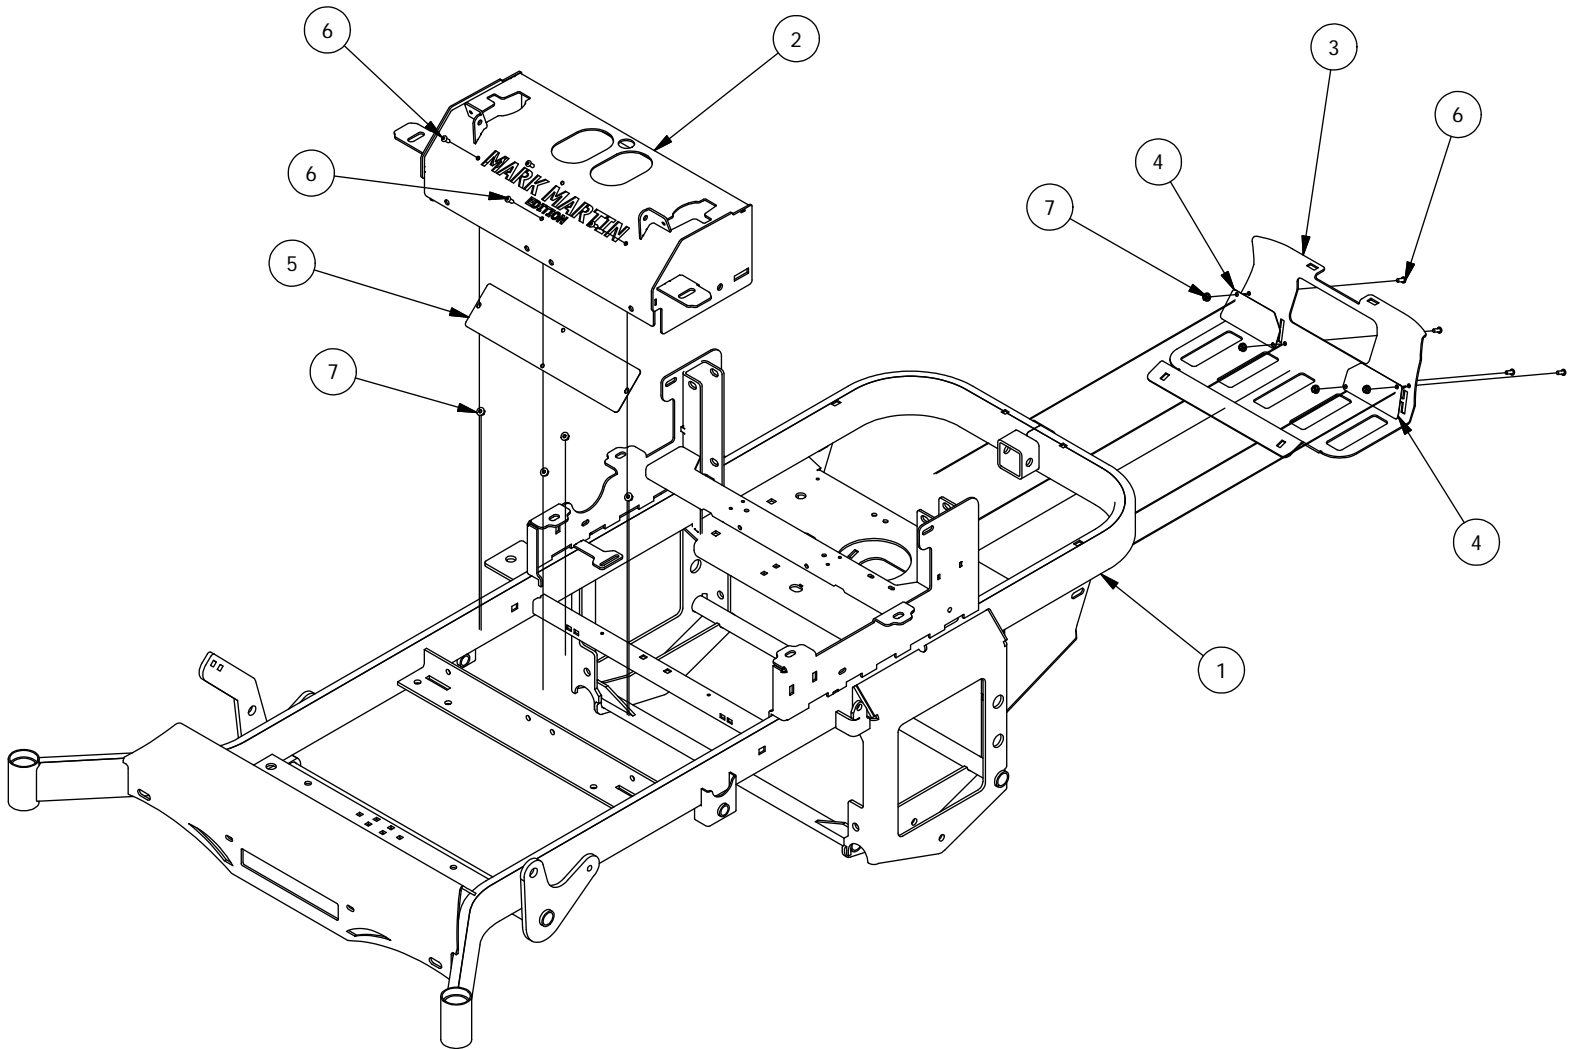

Mark Martin Assembly			
ITEM	QTY	PART NUMBER	DESCRIPTION
1	1	490-0008-00	Mower SRT Frame Assembly
2	1	490-0102-00	Mark Martin Mower Seat Base
3	1	439-0013-00	Mower Muffler Guard Dual Exhaust tips
4	2	426-0032-00	Mark Martin Muffler Guard Mesh Backer Plate
5	1	426-0031-00	Mark Martin Seat Base Mesh Backer Plate
6	8	618-8064-00	1/4-20 x 5/8 Buttonhead Socket C/S 18-8 SS
7	8	413-0026-00	1/4-20 NYLON INSERT FLANGE L/NUT ZINC