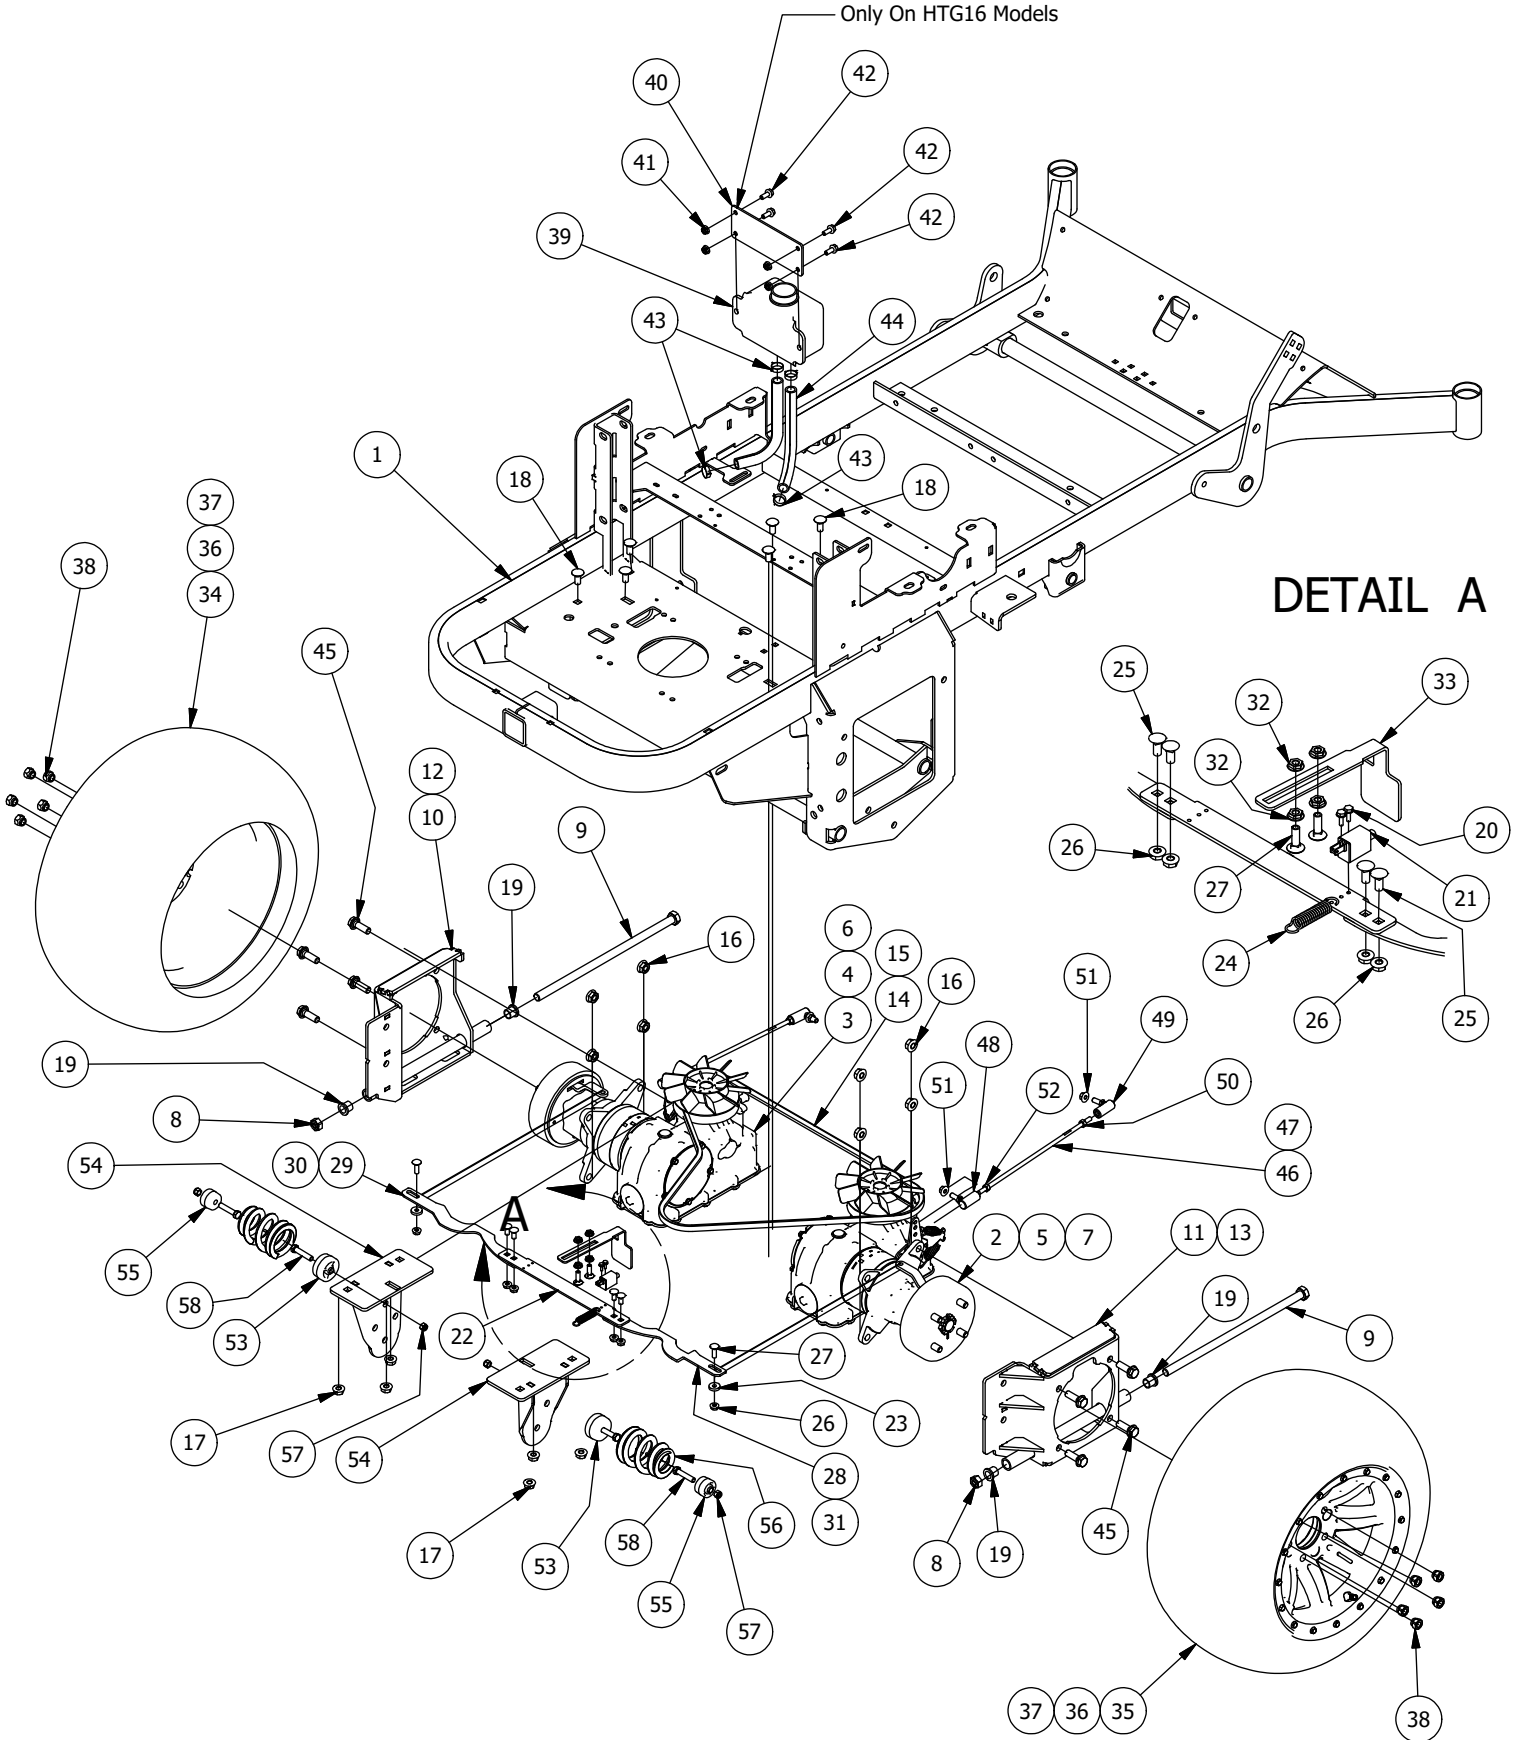

SRT Suspension Frame Assembly

Only On HTG16 Models

SRT Suspension Frame Assembly			
ITEM	QTY	PART NUMBER	DESCRIPTION
1	1	490-0008-00	Mower SRT Frame Assembly
2	1	450-0016-00	HTG16 Parker Hydrostatic Transmission Right w/ Control Orifice
3	1	450-0015-00	HTG16 Parker Hydrostatic Transmission Left w/ Control Orifice
4	1	450-0005-00	HTJ12 Parker Hydrostatic Transmission Left
5	1	450-0006-00	HTJ12 Parker Hydrostatic Transmission Right
6	1	450-0001-00	HTE10 Left Side Parker Hydrostatic Transmission
7	1	450-0002-00	HTE10 Right Side Parker Hydrostatic Transmission
8	2	413-0050-00	5/8-11 NYLON INSERT FLANGE L/NUT ZINC
9	2	418-0058-00	5/8-11 X 15" HEX C/S GR 2 ZINC 3" THD LENGTH
10	1	490-0004-00	Mower Left Rear Suspension Assembly (HTG16 Only)
11	1	490-0005-00	Mower Right Rear Suspension Assembly (HTG16 Only)
12	1	490-0009-00	Mower Left Rear Suspension Assembly (HTJ10 & HTJ12)
13	1	490-0010-00	Mower Right Rear Suspension Assembly (HTJ10 & HTJ12)
14	1	461-0005-00	Mower A Pump Belt, A x 69.25" Effective Length SRT
15	1	461-0006-00	Mower Pump Belt, XD models, B x 69.40" Effective Length
16	8	413-0010-00	1/2-13 HEX FLANGE NUT W/SERR ZINC
17	6	413-0001-00	7/16-14 HEX FLANGE NUT W/SERR ZINC
18	6	418-0017-00	7/16-14 X 1 CARRIAGE BOLT ZINC
19	4	410-0008-00	5/8" ID X 3/4" OD X 3/4" LENGTH FLANGE BUSHING
20	2	418-0032-00	8-32 X 1/2 IND. HWH SLOT TYPE F TCS ZINC
21	1	486-0030-00	Safety Switch
22	1	439-0079-00	Mower Park Brake Center Bracket
23	2	419-0006-00	.312 ID X .875 OD X .1875 THK F/W NYLON BLK
24	1	434-0003-00	Brake Pedal Release Spring
25	4	418-0008-00	5/16-18 X 3/4 CARRIAGE BOLT ZINC
26	6	413-0019-00	5/16-18 NYLON INSERT FLANGE L/NUT ZINC
27	4	418-0010-00	5/16-18 X 1 CARRIAGE BOLT ZINC
28	1	439-0081-00	Mower Park Brake Right Actuation Bracket, HTG16 Transmissions
29	1	439-0080-00	Mower Park Brake Left Actuation Bracket, HTG16 Transmissions
30	1	439-0082-00	Mower Park Brake Left Actuation Bracket, HTE10, HTJ10, HTJ12
31	1	439-0083-00	Mower Park Brake Right Actuation Bracket, HTE10, HTJ10, HTJ12
32	4	413-0006-00	5/16-18 HEX FLANGE NUT W/SERR ZINC
33	1	439-0066-00	Mower Standard Transmission Brake Interlock Bracket
34	2	422-0021-00	Mower 24x12x12 Rear Tire/Wheel Assembly
35	2	422-0025-00	Mower Aluminum Wheel and Radial Tire (XD/Upgrades)
36	2	422-0005-00	2019 Mower XD Wheel and 24x14-R12 Tire
37	2	422-0028-00	RT/SRT 54" Deck Rear Wheel Assembly
38	10	413-0015-00	1/2-20 WHEEL NUT 60 DEGREE GR 5 ZINC
39	1	467-0003-00	Hydraulic Fluid Reservoir
40	1	426-0013-00	Mower Hydraulic Reservoir Mounting Plate
41	4	413-0027-00	5/16-18 NYLON INSERT FLANGE LOCKNUT ZC YELLOW
42	4	418-0048-00	5/16-18 X 3/4 HEX FLANGE BOLT GR 8 ZC YELLOW
43	4	472-0005-00	938-968 Hose Clamp
44	2	451-0001-00	Hydraulics hose
45	8	418-0047-00	1/2-13 X 1-1/2 HEX FLANGE BOLT ZINC YELLOW
46	2	435-0001-00	Transmission Drive Arm Rod Large Transmission
47	2	435-0002-00	Transmission Drive Arm Rod Standard Transmission
48	2	410-0001-00	Control Arm Rod End, Right
49	2	410-0002-00	Control Arm Rod End, Left
50	2	413-0003-00	5/16 Hex Nut Left hand thread
51	4	413-0034-00	5/16-24 HEX FLANGE NUT W/SERR ZINC
52	2	413-0035-00	5/16-24 HEX NUT ZINC
53	2	434-0010-00	Suspension Spring inside Guide
54	2	490-0006-00	Mower Suspension Frame Bracket Assembly
55	2	434-0011-00	Suspension Spring Outside Guide
56	2	587-0002-00	eNVy Rear Suspension Spring
57	4	413-0013-00	3/8-16 NYLON INSERT FLANGE LOCKNUT ZINC
58	4	418-0051-00	3/8-16 X 1-3/4 HEX C/S GR 2 ZINC