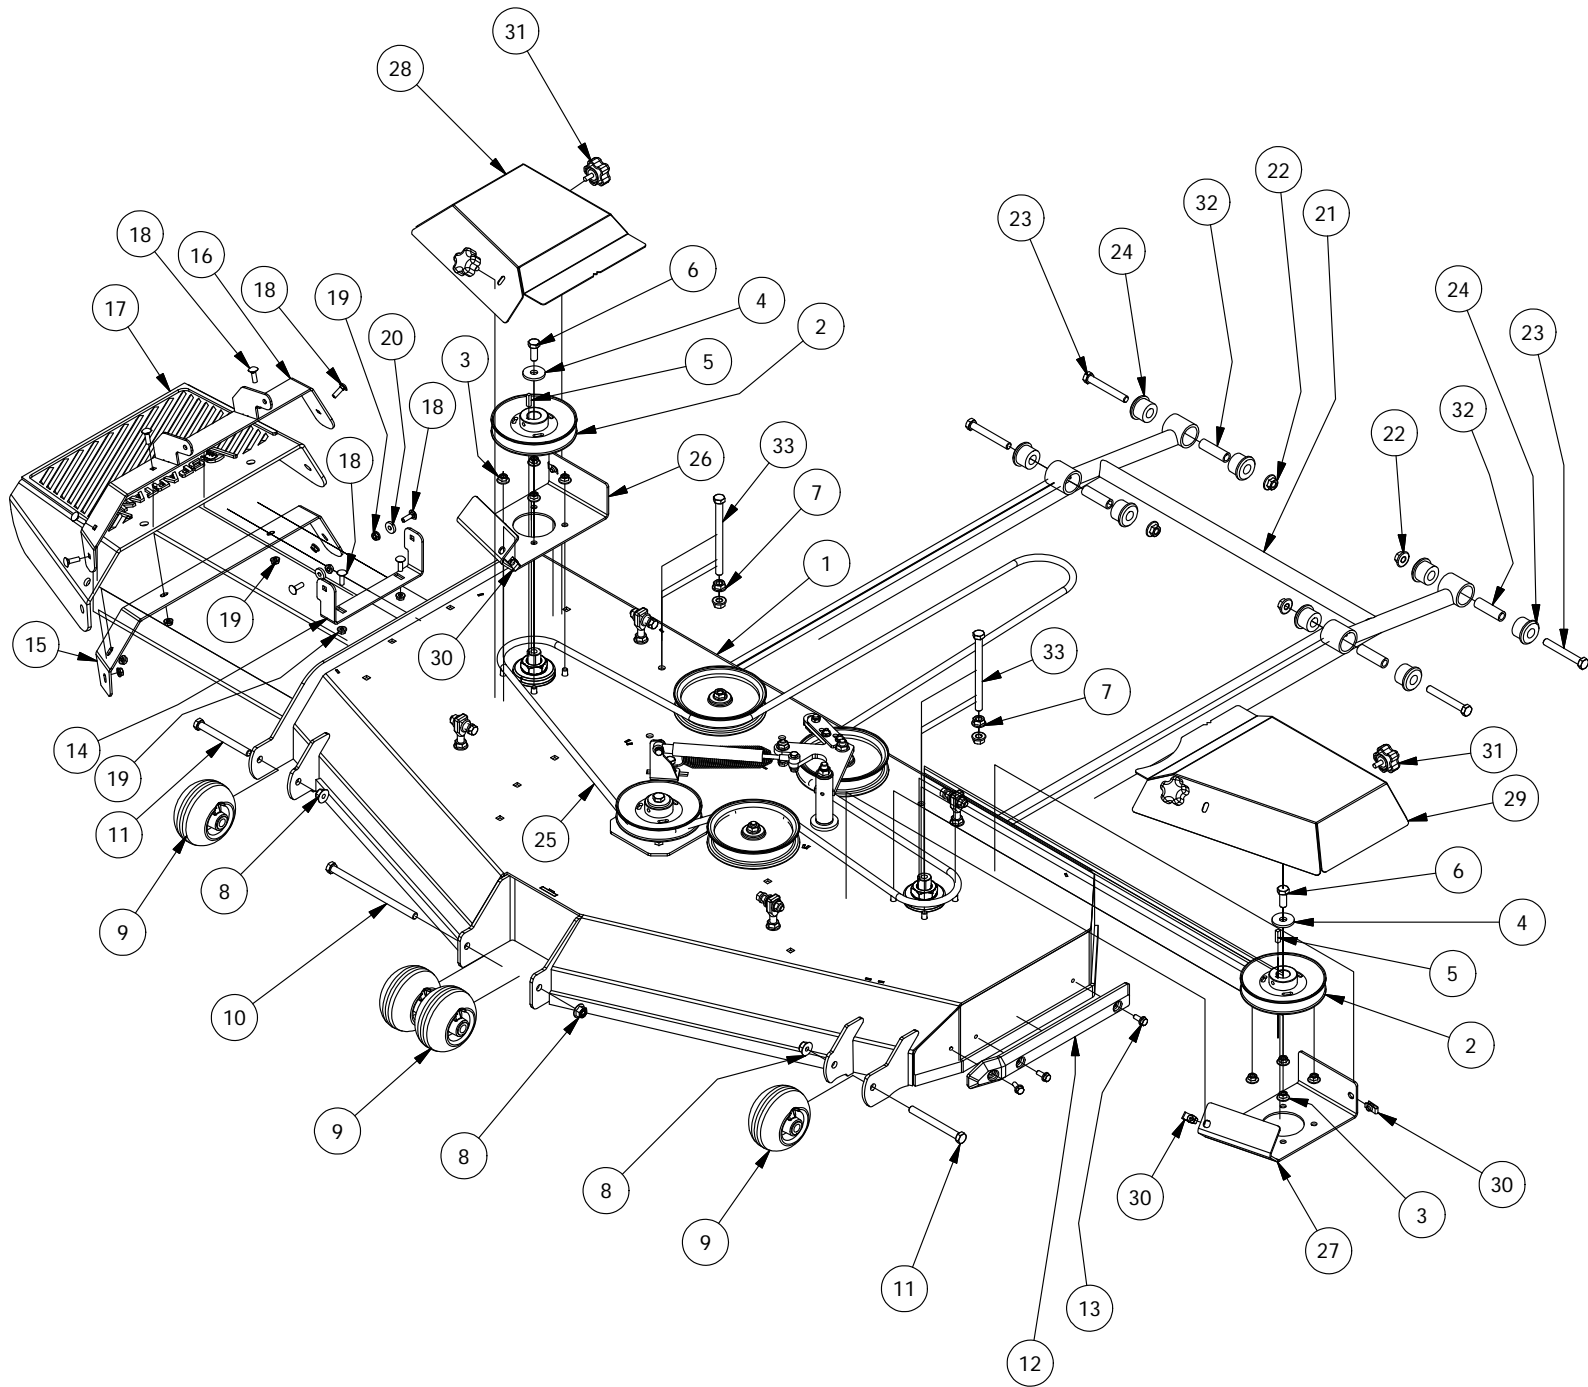

61" Deck Assembly-1

61" Deck Assembly-1			
ITEM	QTY	PART NUMBER	DESCRIPTION
1	1	490-0031-00	61" Mower Deck Assembly
2	3	433-0003-00	Deck Pulley 61"
3	12	418-0004-00	3/8-16 HEX FLANGE NUT W/SERR ZINC
4	3	419-0003-00	1/2" X 1-5/8 BELLEVILLE CUP WASHER ZINC YELLOW
5	3	442-0001-00	1/4 X 1 SQUARE KEY STOCK
6	3	418-0006-00	1/2-20 X 1-1/4 HEX C/S GR 5 ZINC
7	12	413-0005-00	1/2-13 HEX FLANGE NUT W/SERR ZINC YELLOW
8	4	413-0002-00	1/2-13 NYLON INSERT FLANGE LOCKNUT ZC YELLOW
9	4	422-0001-00	Anti-Scalp Wheel
10	1	418-0015-00	1/2-13 X 8-1/2 HEX C/S GR 2 ZINC YELLOW
11	2	418-0016-00	1/2-13 X 5 HEX C/S GR 2 ZINC YELLOW
12	1	429-0001-00	Mower Nylon Deck Guard
13	3	418-0049-00	5/16-18 X 3/4 IND HWH TRI LOB ZINC
14	1	439-0111-00	Mower Chute Mounting Bracket
15	1	439-0093-00	Mower Deck Chute Hinge Backer Bracket
16	1	490-0020-00	Mower Deck Chute Hinge Assembly
17	1	481-0008-00	Mower Rubber Discharge Chute 2018
18	9	418-0060-00	5/16-18 X 1 CARRIAGE BOLT ZINC YELLOW
19	11	413-0027-00	5/16-18 NYLON INSERT FLANGE LOCKNUT ZC YELLOW
20	2	419-0006-00	.312 ID X .875 OD X .1875 THK F/W NYLON BLK
21	1	490-0014-00	Mower 54"/61" Deck Frame Stabilizer Assembly
22	4	413-0017-00	1/2-13 NYLON INSERT FLANGE LOCKNUT ZINC W/SERRATIONS
23	4	418-0021-00	1/2-13 X 3-3/4 HEX C/S GR 5 ZINC
24	8	732-2000-00	Large MTV A-Arm Bushing
25	1	461-0002-00	61" Mower Deck Belt, HB x 167.9" Effective Length
26	1	439-0058-00	Mower Right Pulley Cover Mounting Bracket
27	1	439-0057-00	Mower Left Pulley Cover Mounting Bracket
28	1	439-0021-00	Mower 61" Deck Right Pulley Cover
29	1	439-0020-00	Mower 61" Deck Left Pulley Cover
30	4	413-0053-00	5/16 Cage Nut
31	4	445-0001-00	Lobed Knob w/ 5/16"-18 X .750" Stud
32	4	732-2001-00	Large MTV A-Arm Bushing Sleeve
33	2	418-0044-00	1/2-13 X 6-1/2 HEX C/S GR 8 ZINC YELLOW