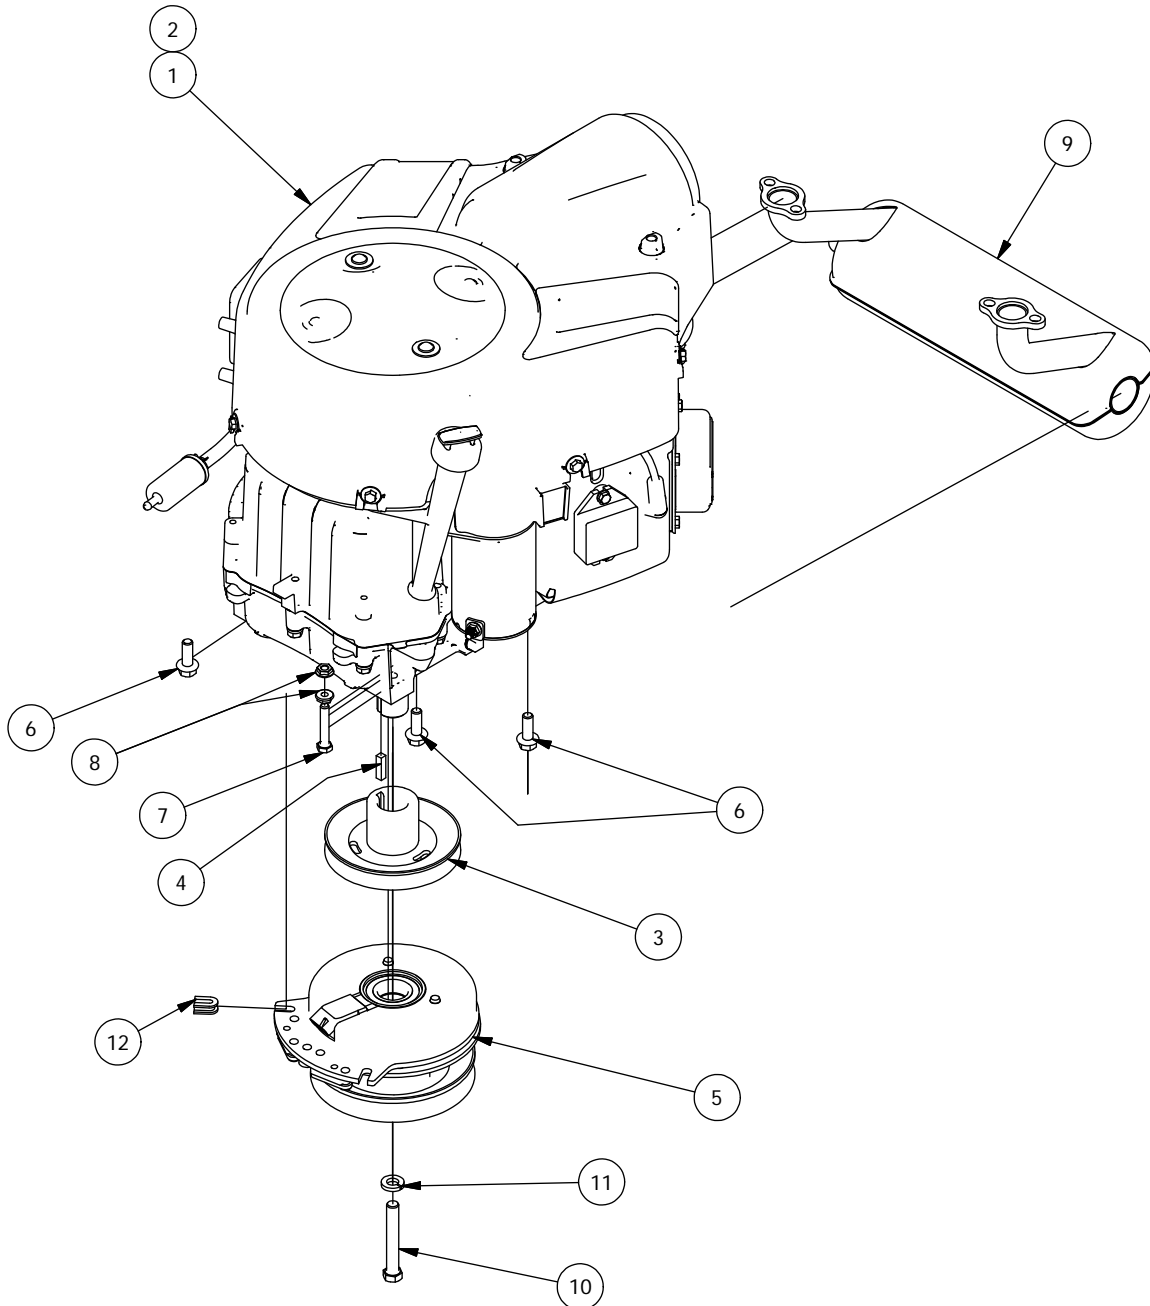

B&S 810CC, 27 HP & B&S 724CC, 25 HP

ITEM	QTY	PART NUMBER	DESCRIPTION
1	1	415-0007-00	B&S 810CC, 27 HP Commercial Series Engine
2	1	415-0006-00	B&S 724CC, 25 HP Commercial Engine
3	1	433-0001-00	Drive Pulley, A Belt
4	1	442-0001-00	1/4 X 1 SQUARE KEY STOCK
5	1	470-0002-00	PTO Clutch
6	3	418-0023-00	3/8-16 X 1-1/8 IND HWH W/SERR TRI LOB ZY
7	1	418-0024-00	5/16-18 X 1-3/4 HEX C/S GR 5 ZINC
8	2	413-0006-00	5/16-18 HEX FLANGE NUT W/SERR ZINC
9	1	415-0052-00	B&S 27 HP&25HP Exhaust
10	1	418-0022-00	7/16-20 X 3 HEX C/S GR 8 ZC YELLOW
11	1	419-0005-00	7/16 SPLIT LOCKWASHER GR 8 ZC YELLOW
12	1	437-0025-00	Mower Rotation Stop Brkt Sleeve