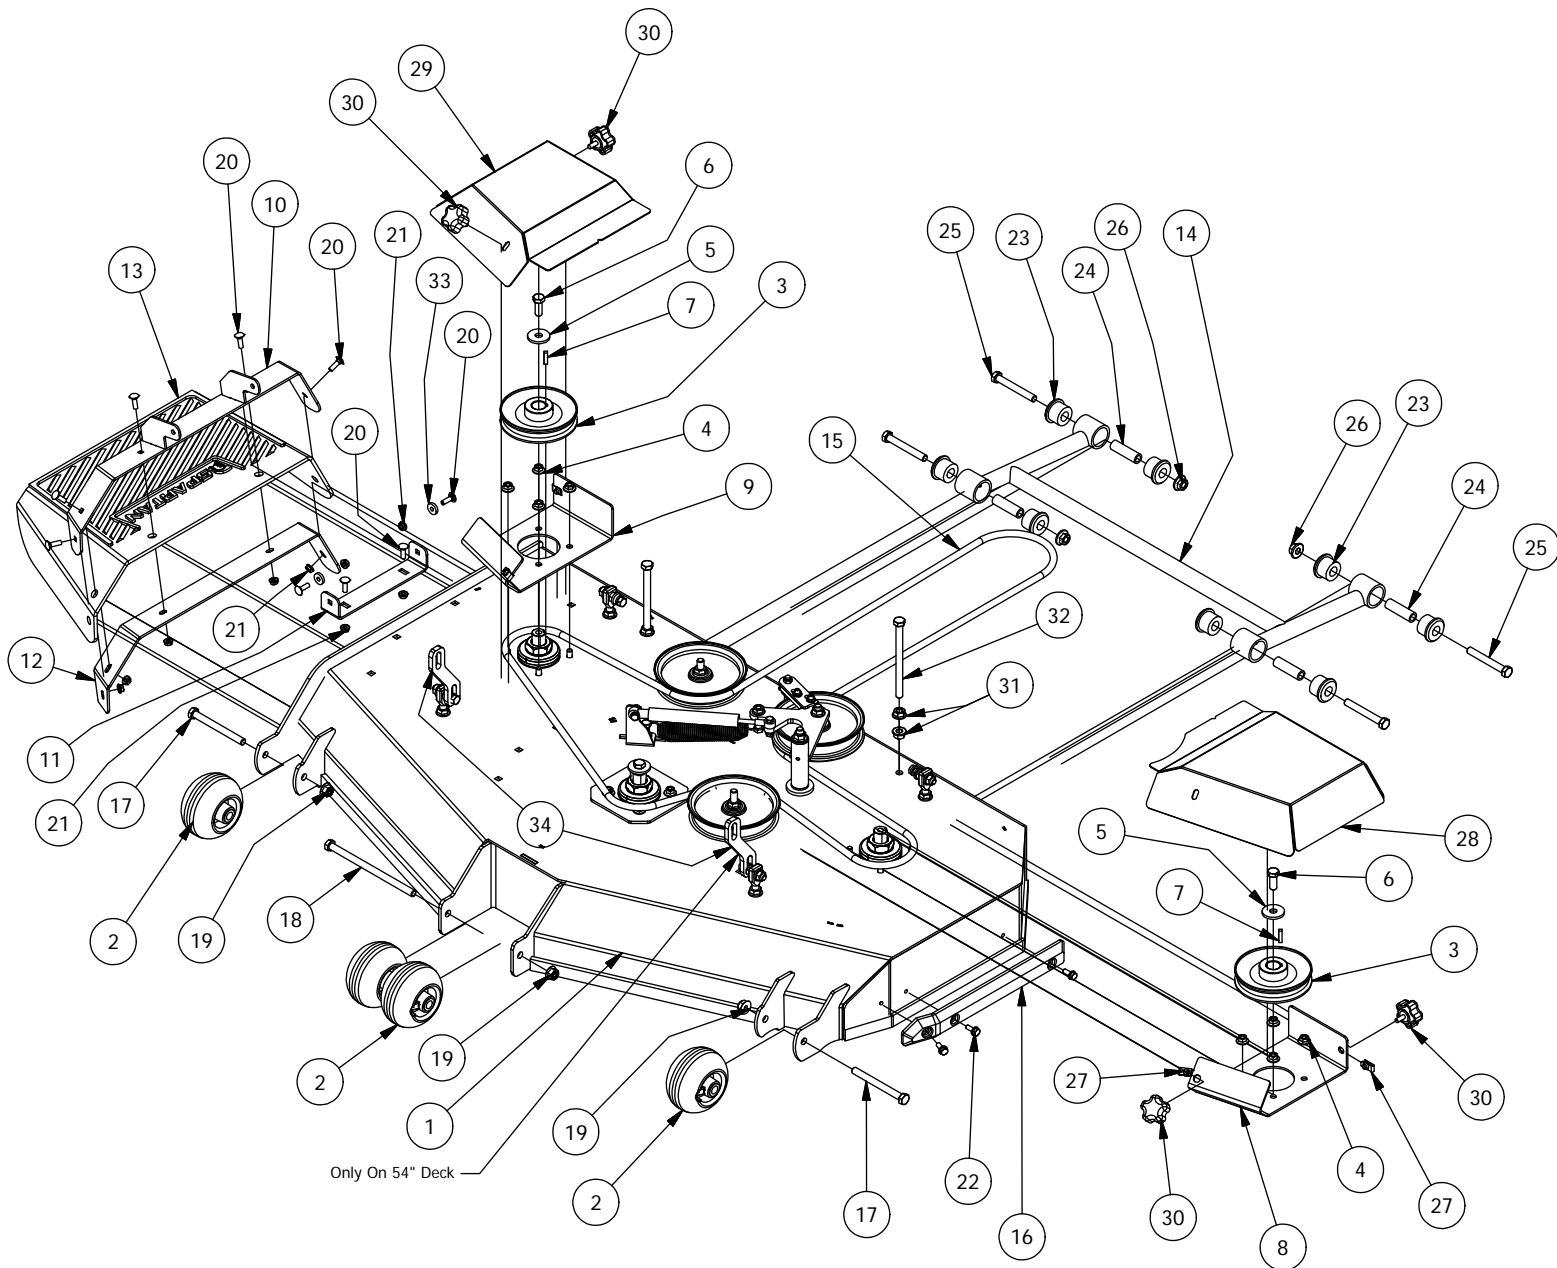

54" Deck Assembly-1

54" Deck Assembly-1

ITEM	QTY	PART NUMBER	DESCRIPTION
1	1	490-0030-00	54" Mower Deck Assembly
2	4	422-0001-00	Anti-Scalp Wheel
3	3	433-0004-00	Deck Pulley 54"
4	12	418-0004-00	3/8-16 HEX FLANGE NUT W/SERR ZINC
5	3	419-0003-00	1/2" X 1-5/8 BELLEVILLE CUP WASHER ZINC YELLOW
6	3	418-0006-00	1/2-20 X 1-1/4 HEX C/S GR 5 ZINC
7	3	442-0001-00	1/4 X 1 SQUARE KEY STOCK
8	1	439-0057-00	Mower Left Pulley Cover Mounting Bracket
9	1	439-0058-00	Mower Right Pulley Cover Mounting Bracket
10	1	490-0020-00	Mower Deck Chute Hinge Assembly
11	1	439-0090-00	Mower Chute Mounting Bracket
12	1	439-0093-00	Mower Deck Chute Hinge Backer Bracket
13	1	481-0008-00	Mower Rubber Discharge Chute 2018
14	1	490-0014-00	Mower 54"/61" Deck Frame Stabilizer Assembly
15	1	461-0001-00	54" Mower Deck Belt, HB x 153.5" Effective Length
16	1	429-0001-00	Mower Nylon Deck Guard
17	2	418-0016-00	1/2-13 X 5 HEX C/S GR 2 ZINC YELLOW
18	1	418-0015-00	1/2-13 X 8-1/2 HEX C/S GR 2 ZINC YELLOW
19	4	413-0002-00	1/2-13 NYLON INSERT FLANGE LOCKNUT ZC YELLOW
20	9	418-0060-00	5/16-18 X 1 CARRIAGE BOLT ZINC YELLOW
21	11	413-0027-00	5/16-18 NYLON INSERT FLANGE LOCKNUT ZC YELLOW
22	3	418-0049-00	5/16-18 X 3/4 IND HWH TRI LOB ZINC
23	8	732-2000-00	Large MTV A-Arm Bushing
24	4	732-2001-00	Large MTV A-Arm Bushing Sleeve
25	4	418-0021-00	1/2-13 X 3-3/4 HEX C/S GR 5 ZINC
26	4	413-0017-00	1/2-13 NYLON INSERT FLANGE LOCKNUT ZINC W/SERRATIONS
27	4	413-0053-00	5/16 Cage Nut
28	1	439-0091-00	Mower 54" Deck Left Pulley Cover
29	1	439-0092-00	Mower 54" Deck Right Pulley Cover
30	4	445-0001-00	Lobed Knob w/ 5/16"-18 X .750" Stud
31	12	413-0005-00	1/2-13 HEX FLANGE NUT W/SERR ZINC YELLOW
32	2	418-0044-00	1/2-13 X 6-1/2 HEX C/S GR 8 ZINC YELLOW
33	2	419-0006-00	.312 ID X .875 OD X .1875 THK F/W NYLON BLK
34	2	435-0010-00	Mower 54" Deck Front Height Arm Connecting Link