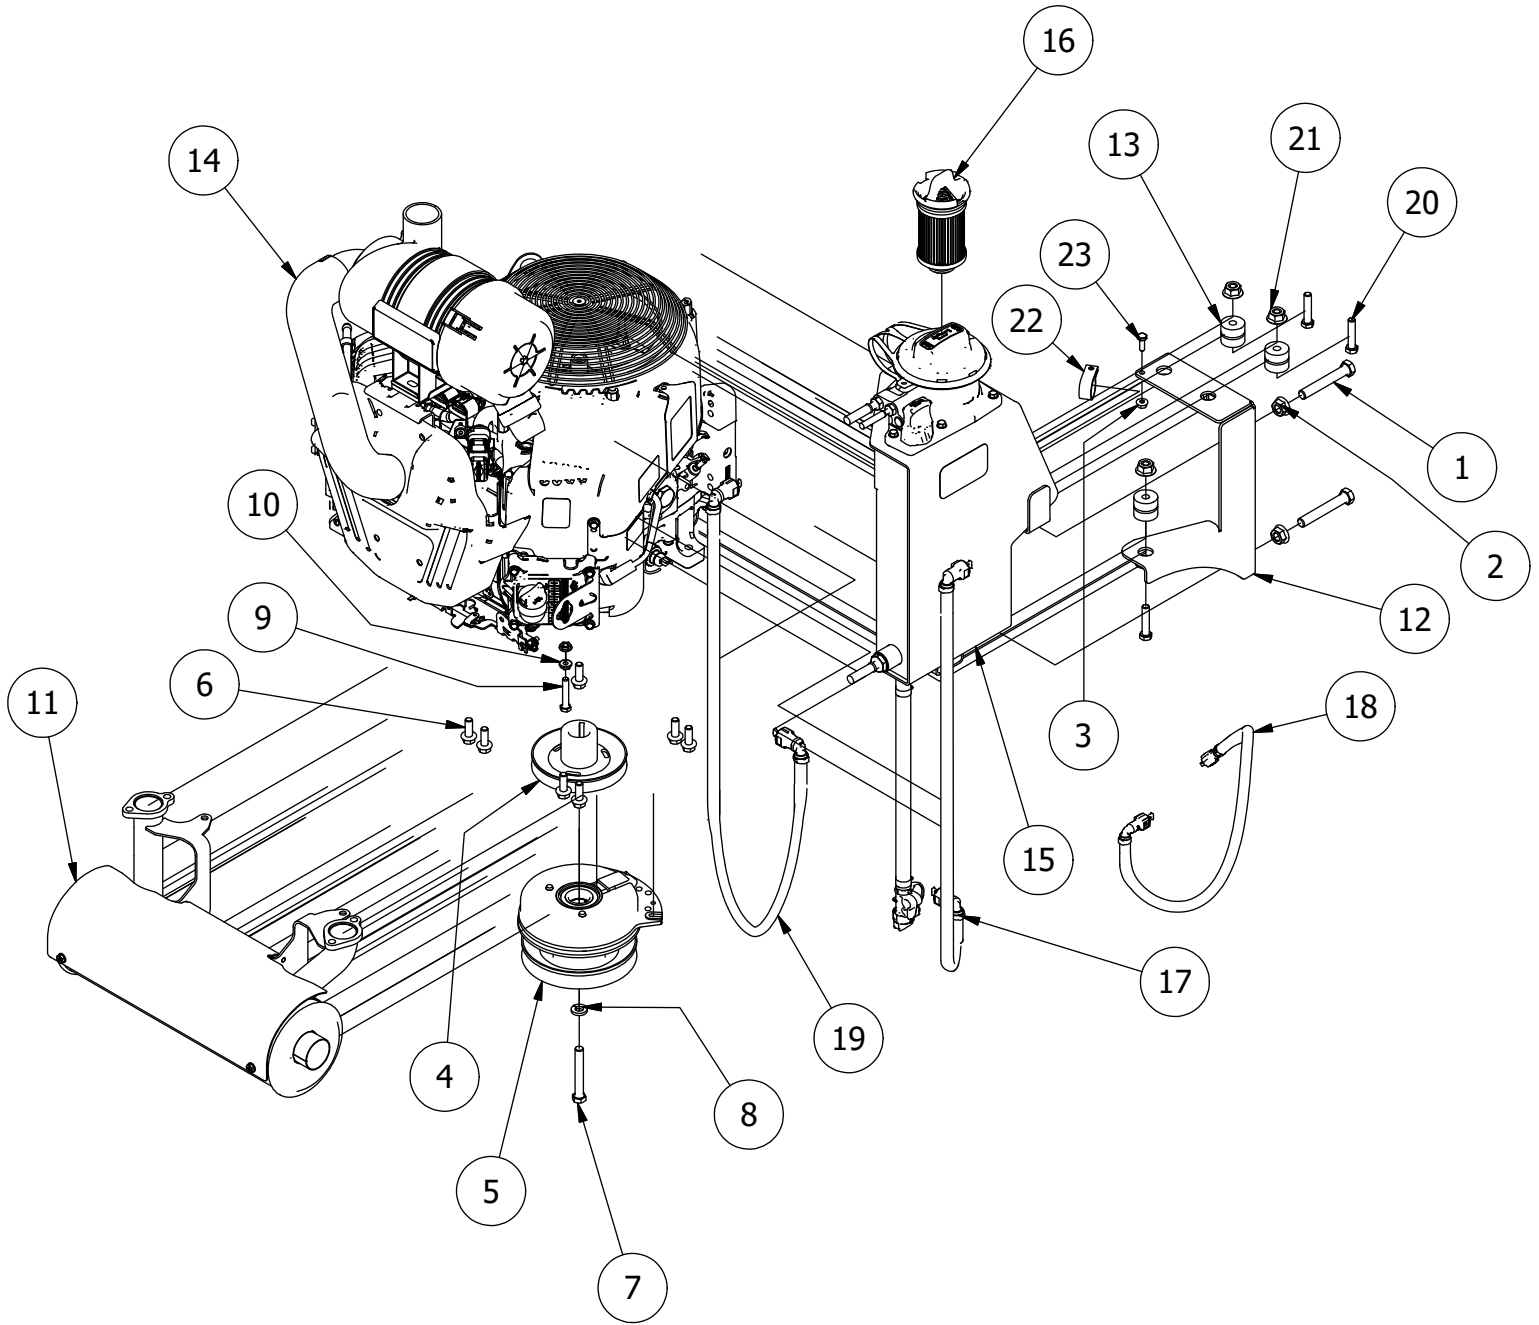

37 HP Vanguard Engine with Oil Guard Assembly