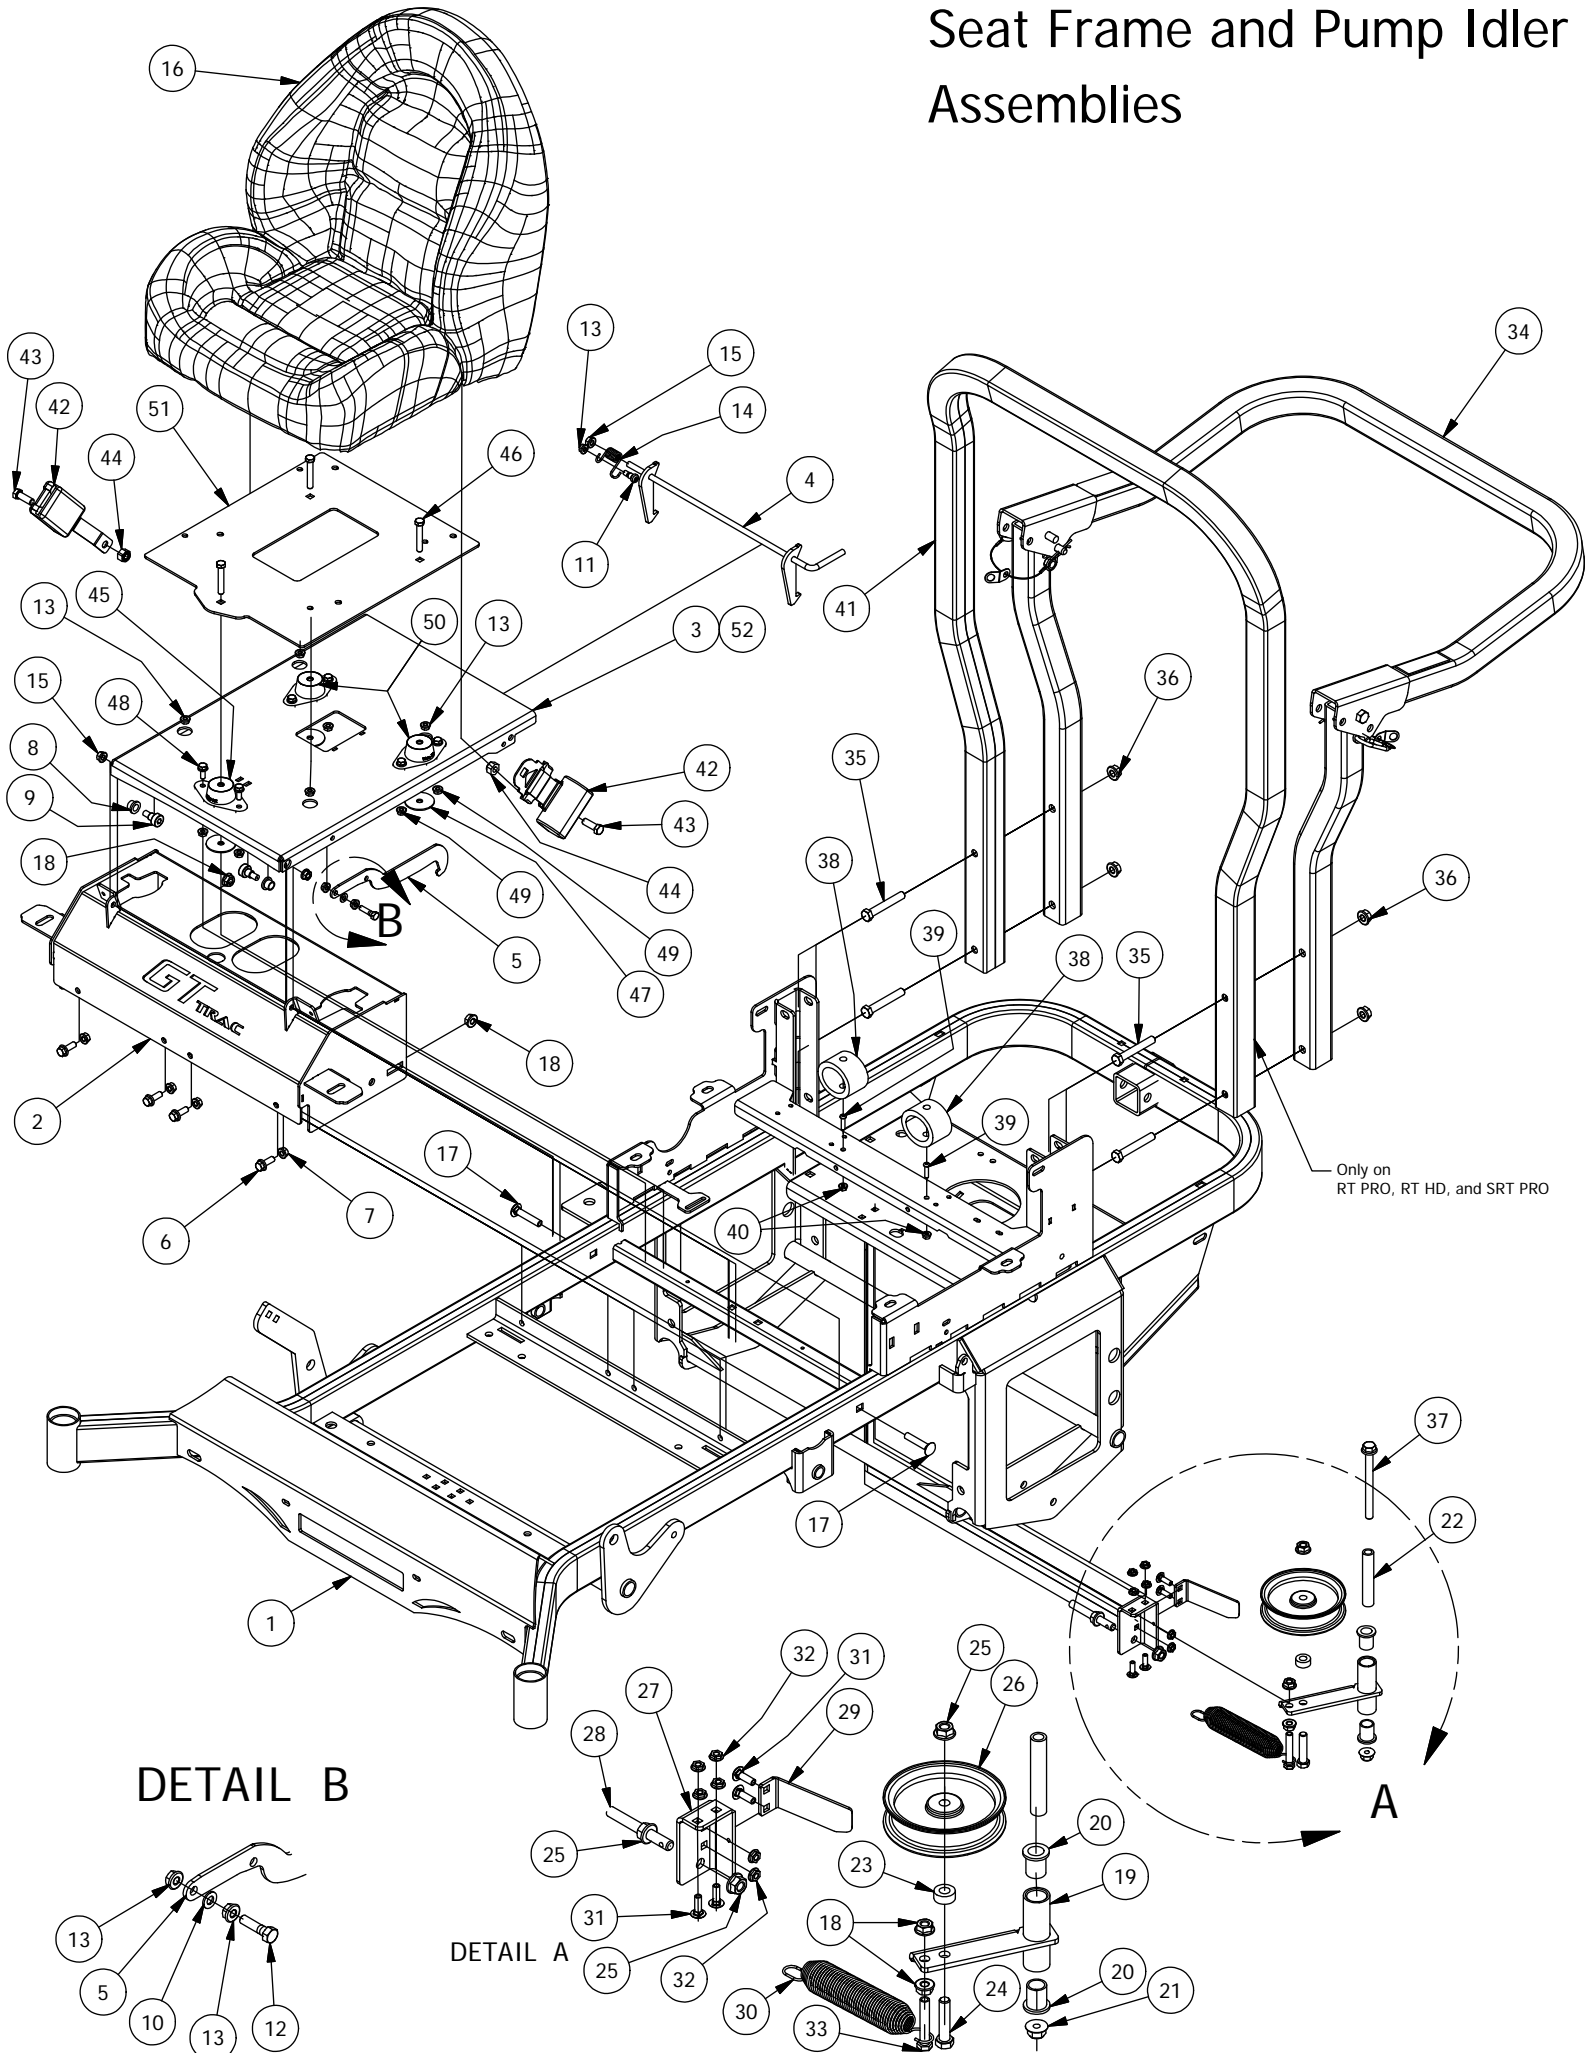

Seat Frame and Pump Idler Assemblies

Seat Frame and Pump Idler Assemblies			
ITEM	QTY	PART NUMBER	DESCRIPTION
1	1	490-0008-00	Mower SRT Frame Assembly
2	1	490-0023-00	Mower Seat Base Assembly
3	1	426-0228-00	RT and SRT Floating Seat Base Plate
4	1	490-0011-00	Mower Seat Latch Release Assembly
5	1	439-0065-00	Mower Seat Latch Hook
6	4	418-0040-00	3/8-16 X 1 HEX FLANGE BOLT GR 8 ZC YELLOW
7	4	413-0004-00	3/8-16 HEX FLANGE NUT W/SERR ZINC
8	2	410-0010-00	1/2" ID X 5/8" OD X 1/2" LENGTH FLANGE BUSHING
9	2	418-0038-00	1/2 X 1/2 SOCKET SHOULDER BOLT ZC YELLOW
10	1	419-0016-00	5/16" ID X 5/8" OD X 1/16" THK BRONZE WASHER
11	1	418-0037-00	3/8 X 3/8 SOCKET SHOULDER BOLT ZC YELLOW
12	1	418-0036-00	5/16-18 X 1-1/4 HEX TAP BOLT ZINC
13	7	413-0019-00	5/16-18 NYLON INSERT FLANGE L/NUT ZINC
14	1	434-0004-00	Seat Latch Spring
15	6	413-0029-00	3/8-16 NYLON INSERT FLANGE L/NUT ZC YELLOW
16	1	471-0001-00	Standard Non-Suspension Mower Seat
17	2	418-0041-00	7/16-14 X 2-1/4 CARRIAGE BOLT ZINC
18	4	413-0001-00	7/16-14 HEX FLANGE NUT W/SERR ZINC
19	1	490-0018-00	Mower Pump Idler Pulley Arm Assembly
20	2	410-0007-00	3/4" ID X 15/16" OD X 1-1/8" LENGTH FLANGE BUSHING
21	1	413-0002-00	1/2-13 NYLON INSERT FLANGE LOCKNUT ZC YELLOW
22	1	425-0006-00	Mower Inner Idler Spacer
23	1	425-0007-00	Mower IDLER PULLEY SPACER
24	1	418-0012-00	1/2-13 X 2-1/4 HEX C/S GR 5 ZINC
25	3	413-0010-00	1/2-13 HEX FLANGE NUT W/SERR ZINC
26	1	433-0006-00	Mower 5-3/4" Idler Pulley
27	1	439-0244-00	Deck Idler Puller Tensioning Bracket
28	1	430-0001-00	Mower Pump Spring Tensioner
29	1	439-0132-00	RT/SRT Clutch Anti-rotation Brkt
30	1	434-0005-00	Deck/pump idler spring
31	4	418-0010-00	5/16-18 X 1 CARRIAGE BOLT ZINC
32	6	413-0006-00	5/16-18 HEX FLANGE NUT W/SERR ZINC
33	1	418-0013-00	7/16-14 X 2-1/2 HEX C/S GR 5 ZINC
34	1	497-0002-00	Fold down ROPS
35	4	418-0019-00	1/2-13 X 3-1/4 HEX C/S GR 8 ZY
36	4	413-0014-00	1/2-13 HEX STOVER LOCKNUT GR C ZINC
37	1	418-0009-00	1/2-13 X 5-1/2 HEX FLANGE BOLT GR 8 ZY
38	2	487-0004-00	Seat Suspension Elastomer GBR-7
39	2	418-0039-00	1/4-20 X 1 BUTTON SOCKET C/S
40	2	413-0026-00	1/4-20 NYLON INSERT FLANGE L/NUT ZINC
41	1	497-0001-00	Fixed ROPS
42	1	471-0003-00	Mower Seat Belt
43	2	618-2097-00	7/16-20 x 1-1/4 GR8 Hex Cap Screw
44	2	413-0054-00	7/16-20 Nylon Insert Locknut
45	1	487-0006-00	Floating Seat Damper-Softer
46	3	418-0107-00	3/8-16 X 2-1/4 HEX FLANGE BOLT GR 8 ZC YELLOW
47	3	419-0022-00	3/8 X 2" OD FENDER WASHER ZC YELLOW
48	6	418-0048-00	5/16-18 X 3/4 HEX FLANGE BOLT GR 8 ZC YELLOW
49	6	413-0022-00	5/16-18 HEX FLANGE NUT W/SERR ZINC YELLOW
50	2	487-0007-00	Floating Seat Damper-Stiffer
51	1	426-0229-00	Floating Seat Plate
52	1	439-0089-00	Mower Seat Brtk (Seat plate only no Floating Seat)