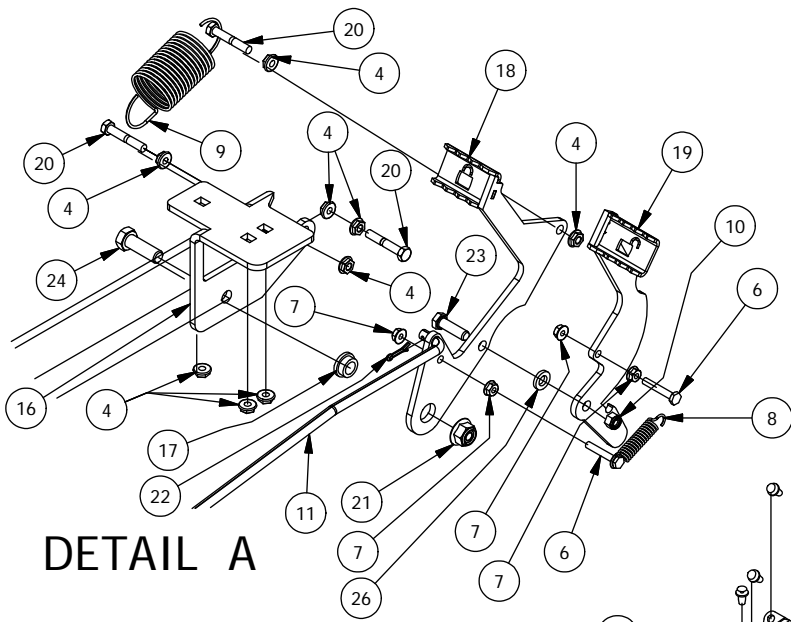

Brake and Floor Board Assembly

DETAIL A